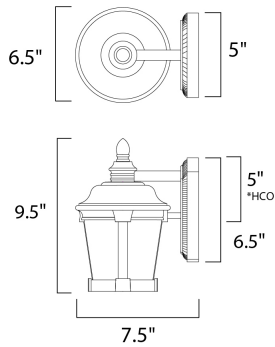

PRODUCT DESCRIPTION

MEASUREMENTS

DIMENSION : 6.5" W x 9.5" H x 7.5" Ext
BACK PLATE : 5" W x 6.5" H x 5" HCO
HANGING WEIGHT : 2.11 lb

LAMPING

INPUT VOLTAGE : 120V
LUMENS : 800 Rated
BULB : 1 x 9W LED E26 Medium , 9W Total
BULB INCLUDED : (Included)
DIMMABLE :
CRI : 90+ CRI
COLOR_TEMP : 3000K

FINISHES OPTION

Bronze

GLASS

Frosted Seedy FS

MATERIAL

Die Cast Aluminum, Glass

RATINGS

cETLus
Wet Location
JA8 Bulb In

ADDITIONAL

RATED LIFE 25000 Hours
OPERATING TEMPERATURE:
-20°C (-4°F), 40°C (104°F)

Always consult a qualified electrician before installing any lighting product.