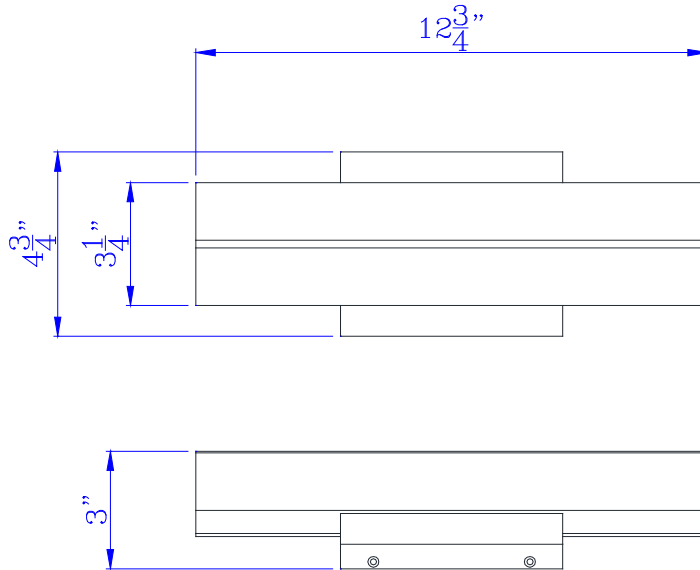

Project: \_\_\_\_\_

Catalog No.: \_\_\_\_\_

Lamp/Wattage: \_\_\_\_\_

- Model No. :** LA-8605-S
- Description:** Integrated LED 13W, 940 lumen, 80 CRI dimmable vanity light with acrylic diffuser
- Material:** Acrylic/Metal
- Finish :** Brushed Steel
- Length:** 12 3/4"
- Width:** 4 3/4"
- Reach:** 3"
- Voltage :** 120V
- Wattage :** 13W
- Dimming:** Dimmable
- CT:** 3000K
- Lumen :** 940LM
- CRI :** 80
- Beam Angle:** None
- Rated Life :** 30,000 hours
- Warranty:** Three Years