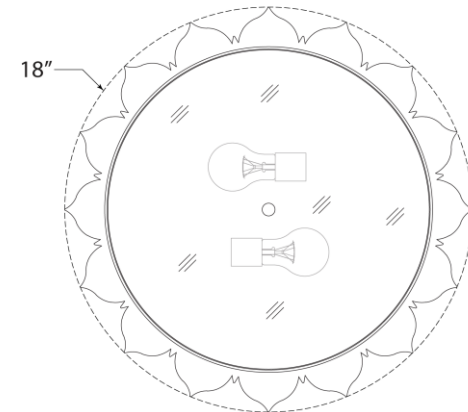

## Rachel Large Flush Mount

Item # AH 4030PN-WG

Designer: Alexa Hampton

Height: 5"

Width: 18"

Finishes: GM, NB, PN

Glass Options: WG

Socket: 2 - E26 Keyless

Wattage: 2 - 60 B11

Weight: 12 Pounds

Side View

Bottom View