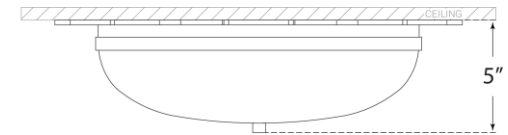

TEAR SHEET

Rachel Large Flush Mount

Item # AH 4030PN-WG

Designer: Alexa Hampton

Height: 5"

Width: 18"

Finishes: GM, NB, PN

Glass Options: WG

Socket: 2 - E26 Keyless

Wattage: 2 - 60 B11

Weight: 12 Pounds

Side View