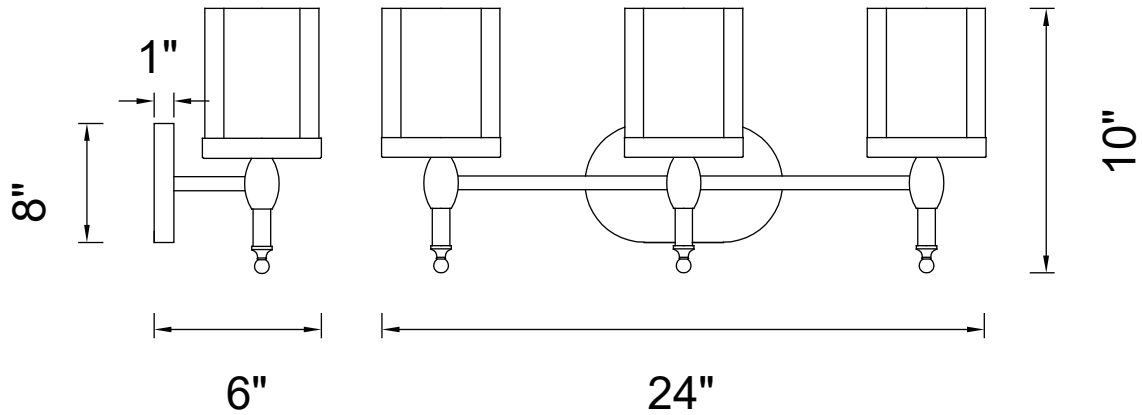

PROJECT: _____
 FIXTURE TYPE: _____
 LOCATION: _____
 CONTACT/PHONE: _____

Item	9851W24-3-601
Collection	MAYBELLE
Finish	Chrome
Glass	Clear
Crystal	-----
Input	120V AC,60HZ,AC

Shade	-----
Length/Dia.	24"
Width/Ext.	6"
Height	10"
Maximum	-----
Lumens	-----