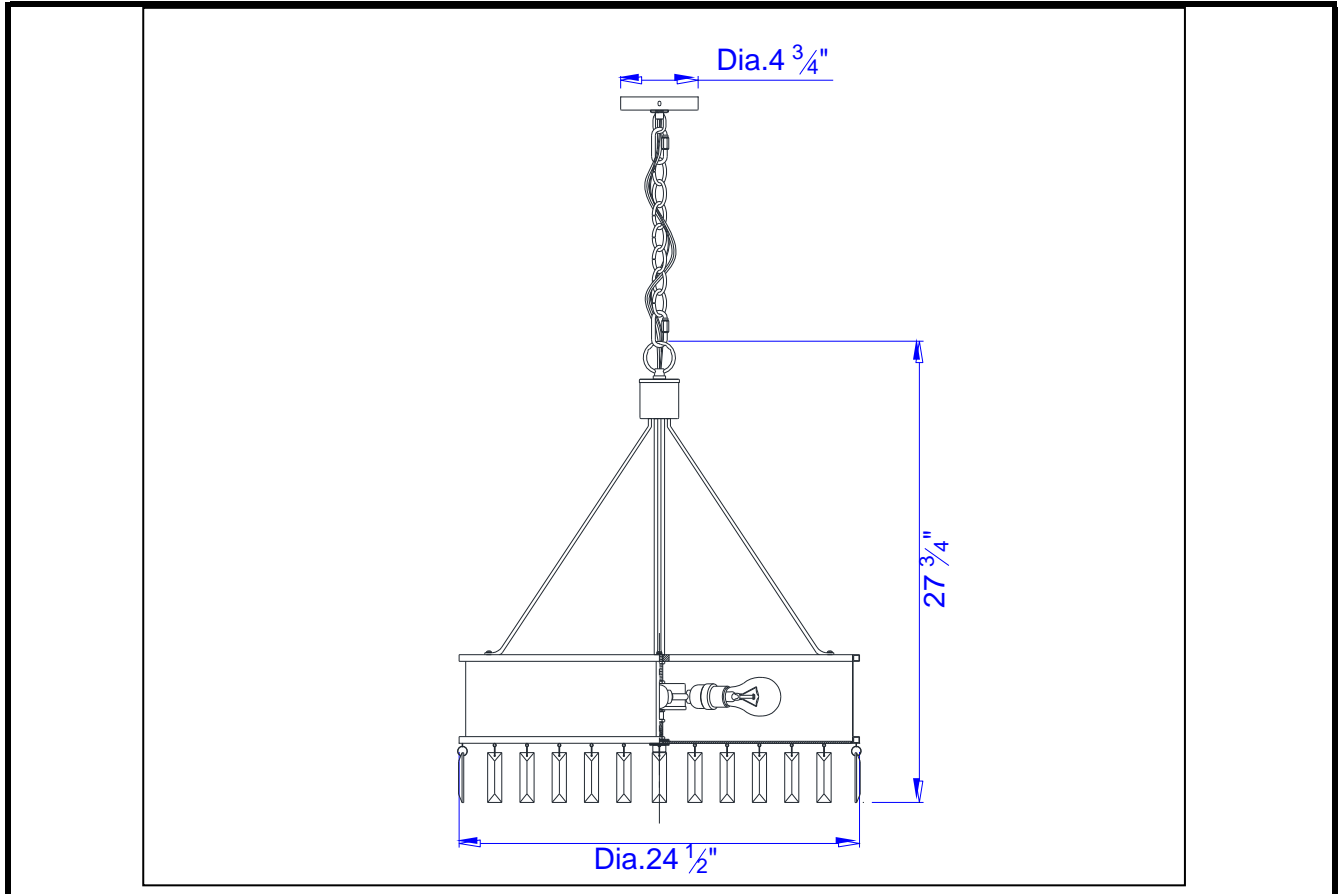

Project: \_\_\_\_\_

Catalog No.: \_\_\_\_\_

Lamp/Wattage: \_\_\_\_\_

- Model No:** FX-3611-4
- Description:** Rody Metal Chandelier
- Material:** Metal+Crystal
- Finish :** Iron
- Height:** 27 3/4"
- Width:** 24 1/2"
- Wattage :** 60Wx4
- Socket :** Medium Base (E27)
- Bulb:** Incandescent
- Chain Length:** 6'
- Wire Length:** 10'
- Wire Color:** Black
- Shade No:**
- Material:** Metal
- Shade size:** Dia.23 1/2"