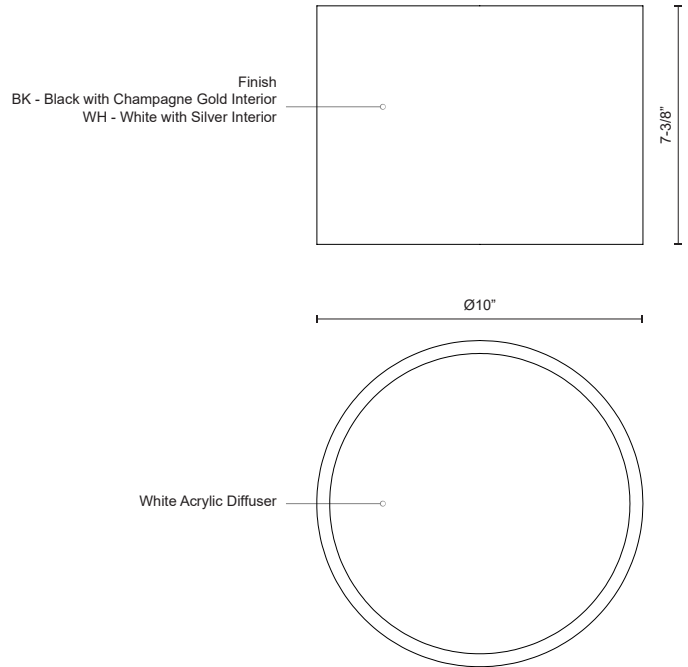

MOUSINNI
FM11410
 FLUSH MOUNT

PROJECT

FM11410-WH
White

FM11410-BK
Black

SPECIFICATION DETAILS

Fixture Dimensions	D10" x H7-3/8"
Light Source	AC LED Module
Wattage	17W
Total Lumens	1300lm
Delivered Lumens	BK-365lm; WH-482lm;
Voltage	120V
Color Temperature	3000K
CRI (Ra)	90CRI
Optional Color Temps	2700K - 5000K Available, Minimum Order Quantities Apply
LED Rated Life	50,000 hours
Dimming	100% - 10%, ELV Dimmer (Not Included)
Diffuser Details	White Acrylic Diffuser
Location	Dry
CEC Title 24 JA8	Yes, JA8-2022
Energy Star Certified	Energy Star Compliant - Black Only
Paint Finish	BK01; WH01;

* For custom options, consult factory for details.

* For warranty information, please visit www.kuzcolighting.com/warranty

DESCRIPTION

Immaculate in design two toned round cylinder shaped flush mount with white acrylic diffuser. Available in three different sizes and metal finishes in matte black exterior with champagne gold interior and white exterior with sleek silver interior. Equipped with our powerful 120V, AC LED technology