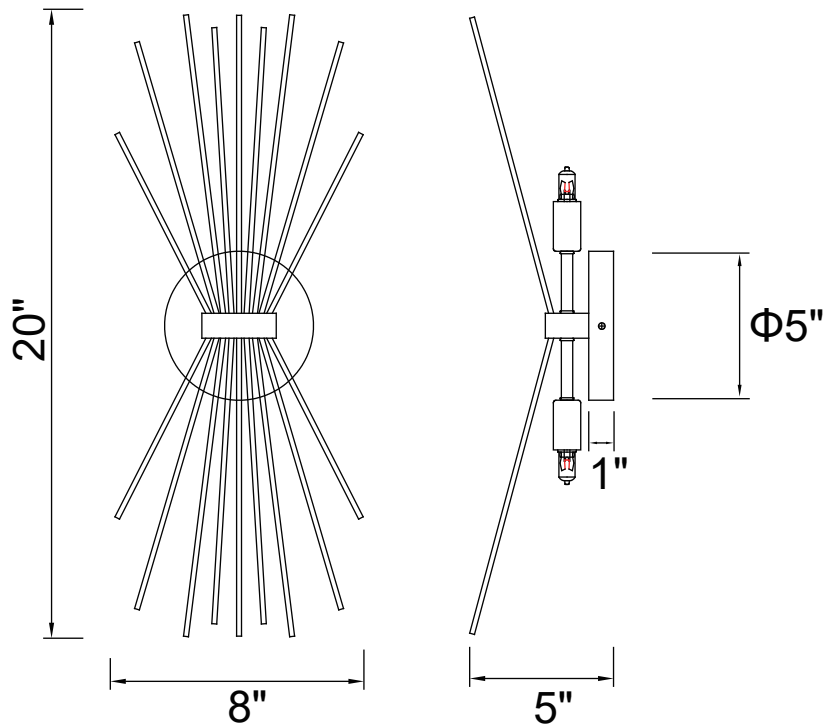

PROJECT: _____
 FIXTURE TYPE: _____
 LOCATION: _____
 CONTACT/PHONE: _____

Item	1034W8-2-620
Collection	SAVANNAH
Finish	Gold Leaf
Glass	-----
Crystal	-----
Input	120V AC,60HZ,AC

Shade	-----
Length/Dia.	8"
Width/Ext.	5"
Height	20"
Maximum	20"
Lumens	-----

Light Source	G9
Bulb Info.	2x40W
Included	-----
Dimmable	Yes
Color	-----
Weight	1.5KG