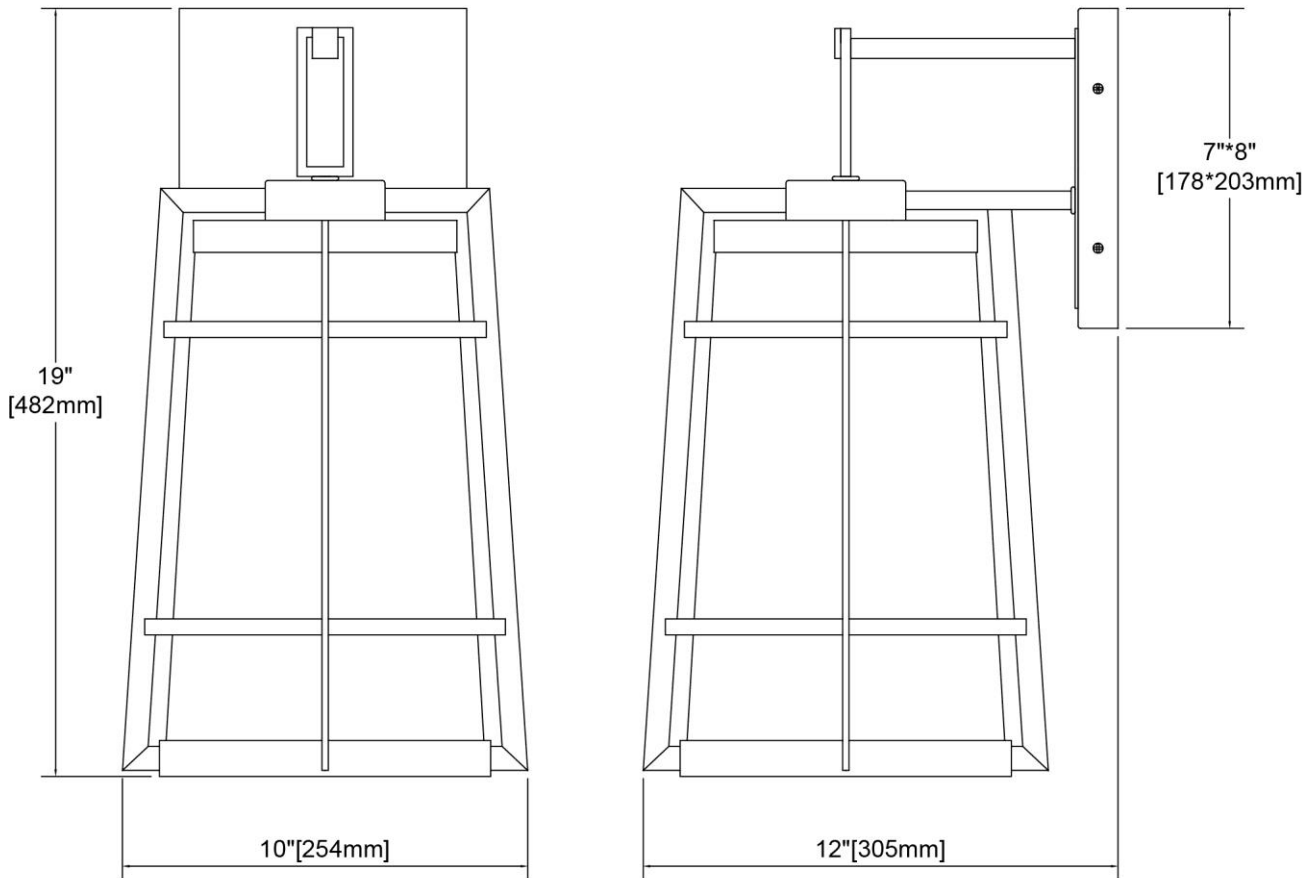

<b>ITEM #:</b>	45492/2
<b>UPC</b>	748119139210
<b>Description</b>	Crofton 2-Light Outdoor Sconce in Charcoal with Clear Glass
<b>Finish</b>	Charcoal
<b>Materials</b>	Glass, Steel
<b>Brand</b>	ELK Lighting
<b>Collection</b>	Crofton
<b>Category</b>	Outdoor Lighting
<b>Type</b>	Sconce

ITEM DIMENSIONS				RATINGS & SPECIFICATIONS				
<b>Width</b>	10 inches			<b>Safety Rating</b>	ETL		<b>Certification</b>	Wet locations
<b>Depth</b>	12 inches			<b>ADA Compliant</b>	N/A		<b>Voltage</b>	120 volts
<b>Height</b>	19 inches			<b>BULBS / SOCKETS</b>				
<b>Weight</b>	10 pounds			<b>Quantity</b>	2	<b>Wattage</b>	60 watts	
<b>ADDITIONAL DIMENSIONS</b>				<b>Included</b>	No	<b>Type</b>	A19 (E26 Medium Base)	
<b>Backplate / Canopy</b>	7 x 8			<b>Other</b>	N/A			
<b>HCWO</b>	4 inches			<b>CHAIN / CORD INFORMATION</b>				
<b>Min. Extension</b>	N/A			<b>Chain</b>	N/A	<b>Cord</b>	8 inches	
<b>Max. Extension</b>	N/A			<b>SHADE / GLASS DETAILS</b>				
<b>OVERALL HEIGHT</b>				<b>Shade/Glass Description</b>	Clear Glass			
<b>Min.</b>	N/A		<b>Max.</b>	N/A				
<b>EXTENSION ROD(S)</b>				<b>Width</b>	8 inches		<b>Height</b>	13 inches
N/A				<b>Width at Top</b>	N/A		<b>Width at Bottom</b>	N/A