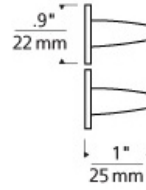

K A B L E L I T E

Kable Lite Soft Anchors

DESCRIPTION

For short, straight runs (runs under 20'). Use to secure cables at one end of run (with turnbuckles at other end). Mount to wall or ceiling. 1.5" washer (included) is recommended for ceiling mount support.

WEIGHT

0.15lb / 0.07kg ±

ORDERING INFORMATION

700KSOF0 FINISH

S SATIN NICKEL

TECH LIGHTING®

7400 Linder Avenue
Skokie, Illinois 60077

T 847.410.4400
F 847.410.4500