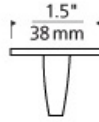

K A B L E L I T E

Kable Lite Soft Anchors

DESCRIPTION

For short, straight runs (runs under 20'). Use to secure cables at one end of run (with turnbuckles at other end). Mount to wall or ceiling. 1.5" washer (included) is recommended for ceiling mount support.

WEIGHT

0.15lb / 0.07kg ±

ORDERING INFORMATION

700KSOF0 FINISH

S SATIN NICKEL

TECH LIGHTING®

7400 Linder Avenue
Skokie, Illinois 60077

T 847.410.4400
F 847.410.4500