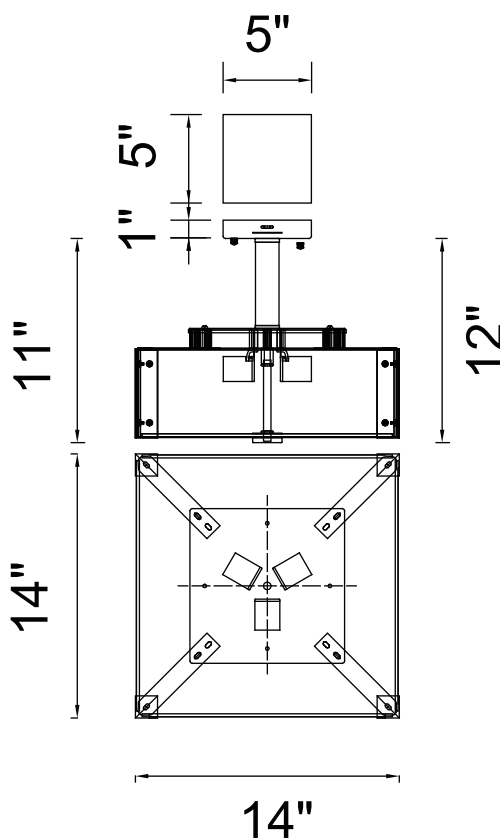

PROJECT: \_\_\_\_\_

FIXTURE TYPE: \_\_\_\_\_

LOCATION: \_\_\_\_\_

CONTACT/PHONE: \_\_\_\_\_

Item	5571P14C-S
Collection	LUCIE
Finish	Chrome
Glass	Frosted
Crystal	-----
Input	120V AC,60HZ,AC

Shade	-----
Length/Dia.	14"
Width/Ext.	14"
Height	-----
Maximum	12"
Lumens	-----

Light Source	E26
Bulb Info.	3×60W
Included	-----
Dimmable	Yes
Color	-----
Weight	-----