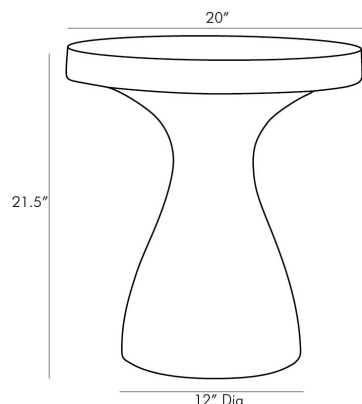

ARTERIOS

SERAFINA END TABLE

5550

H: 21.5 IN, Dia: 20.00 IN

Sahara

Contract Suitable As Is

Tricky, like trompe l'oeil, this stunning table has a secret—though it looks to be made completely of stone, lift it and you'll discover it's actually much lighter in weight. Made from lightweight concrete, its marble-like façade is made in a process called hydrographics. Since the process is done individually, each piece will have a look that varies slightly in veining and color scale. It is also available in a darker palette and smaller scale (5549).

APPEARANCE

Material	Concrete Composite
Material Type	Hydroprint
Finish Will Vary	true
Top Coat/Sealant	true

DIMENSIONS

Foot Print	Dia: 12.00 IN
Clearance	19.5

SHIPPING

Shipping Requirements	TruckShip
Product Weight	56 LBS
Gross Weight 1	62.45 LBS
Shipping Box 1	H: 27 IN, L: 25 IN, W: 25 IN