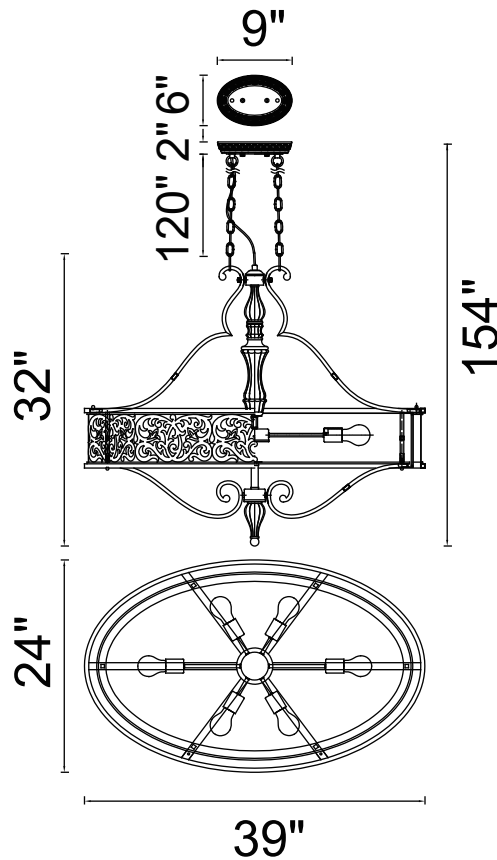

PROJECT: _____

FIXTURE TYPE: _____

LOCATION: _____

CONTACT/PHONE: _____

Item	9807P39-6-116
Collection	NICOLE
Finish	Brushed Chocolate
Glass	-----
Crystal	-----
Input	120V AC,60HZ,AC

Shade	-----
Length/Dia.	39"
Width/Ext.	24"
Height	32"
Maximum	154"
Lumens	-----

Light Source	E26
Bulb Info.	6×60W
Included	-----
Dimmable	Yes
Color	-----
Weight	