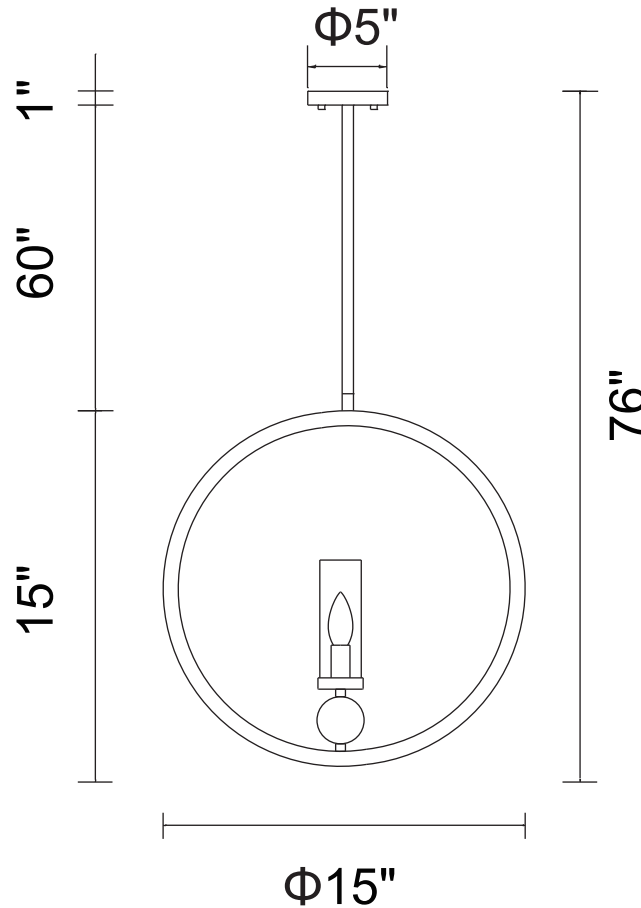

PROJECT: _____

FIXTURE TYPE: _____

LOCATION: _____

CONTACT/PHONE: _____

Item	9951P15-1-606
Collection	HARA
Finish	Satin Nickel
Glass	Clear
Crystal	-----
Input	120V AC,60HZ,AC

Shade	-----
Length/Dia.	15"
Width/Ext.	-----
Height	15"
Maximum	76"
Lumens	-----

Light Source	E12
Bulb Info.	1×60W
Included	-----
Dimmable	Yes
Color	-----
Weight	