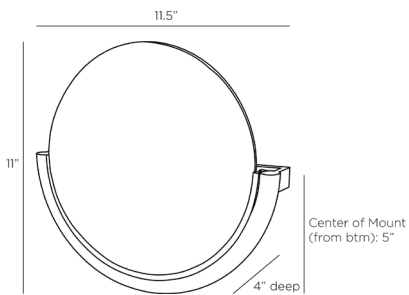

ARTERIO RS

ALICIA SCONCE

DWC25
H: 11 IN, W: 11.5 IN, D: 4 IN
Antique Brass
Contract Suitable As Is

Classic and bold, this chic slump glass dome in champagne seedy, delivers timeless intrigue. Framed by a support in antique brass iron that effortlessly anchors the glass like a precious stone. Damp-rated, although limited covered outdoor conditions may affect finish. Finish will vary.

APPEARANCE

Material	Glass, Iron
Material Type	Seedy Slump
Finish	Champagne
Finish Will Vary	true
Top Coat/Sealant	true

DIMENSIONS

Backplate	5 Dia: 4.00 IN, D: 1.5 IN
-----------	------------------------------

CERTIFICATIONS

Certifications	Mexico United States, Canada
----------------	---------------------------------

COMPLIANCY

UL/ETL	Yes
RoHS	true

SHIPPING

Product Weight	4.7 LBS
Gross Weight 1	8 LBS
Shipping Box 1	H: 12.8 IN, L: 14.8 IN, W: 8.7 IN