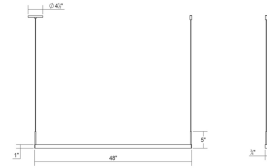

Thin-Line LED Pendant Spec Sheet

SKU: 2816.25-4-35 Learn more at sonnemanlight.com
<https://sonnemanlight.com/thin-line-led-pendant>

Size: 4' One-Sided
Color/Finish: Satin Black

Dimensions

Height: 5"
Width: 48"
Length: 0.75"
Canopy/Backplate/Base: 4.5"
Hanging Details: 6' Adjustable Cord

Installation

Installation: Licensed electrician required
 Compatible
Sloped Ceiling Compatible?: Compatible
Minimum Hanging Height: 5.75"
Maximum Hanging Height: 73.75"

Shipping

Carton 1 L x W x H: 51" X 7" X 4"
Carton 1 Gross Weight: 5 LBS