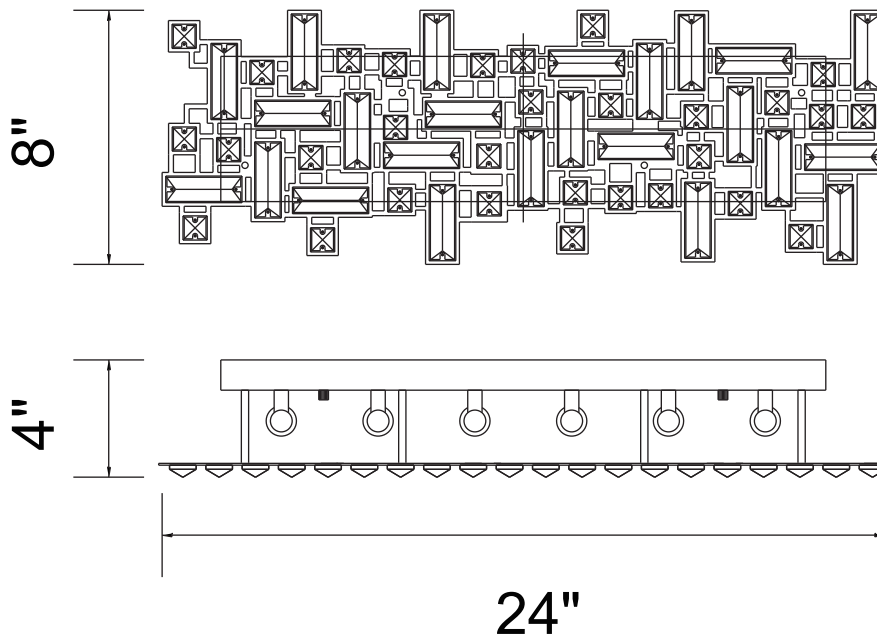

PROJECT: \_\_\_\_\_

FIXTURE TYPE: \_\_\_\_\_

LOCATION: \_\_\_\_\_

CONTACT/PHONE: \_\_\_\_\_

Item	5689W24-6-601
Collection	ARLEY
Finish	Chrome
Glass	-----
Crystal	Clear
Input	120V AC,60HZ,AC

Shade	-----
Length/Dia.	24"
Width/Ext.	4"
Height	8"
Maximum	8"
Lumens	-----

Light Source	G9
Bulb Info.	6×40W
Included	-----
Dimmable	Yes
Color	-----
Weight	