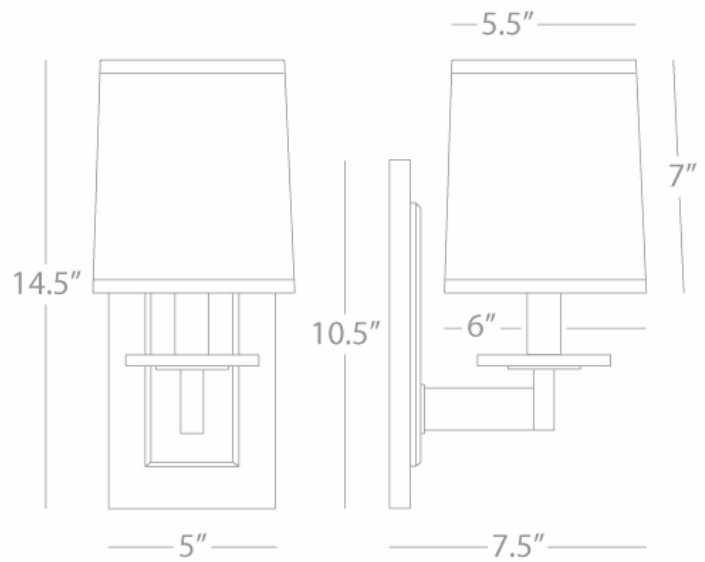

ALICE

S3381

Single Sconce

1-60W Max.

Bulb Type: B, Candelabra

Switch: On-Off Line Switch

24" Cord Cover/ Direct Wire

Polished Nickel Finish w/

Lucite Accents

Pearl Dupoini Fabric Shade

FINISH OPTION:

3381 - Antique Brass

** Available for Quick SHIP **