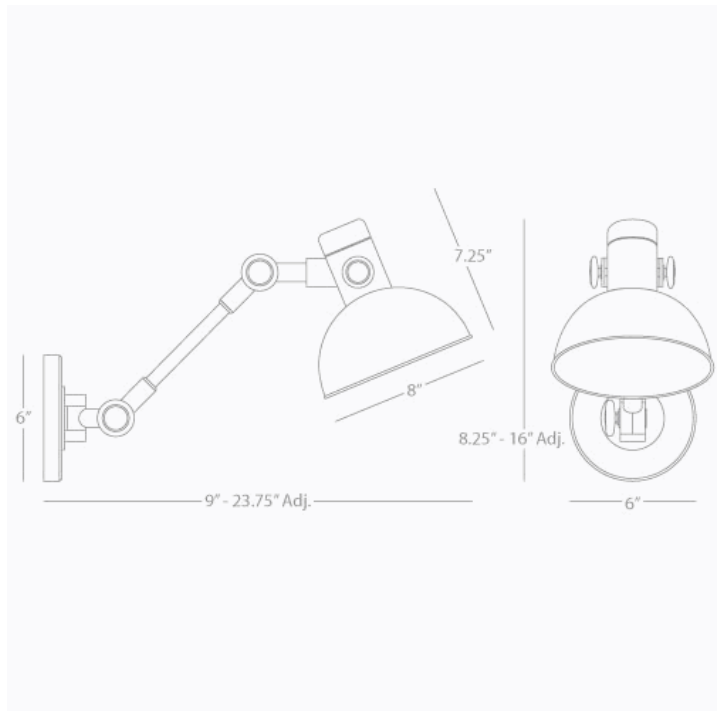

** Available for Quick SHIP **