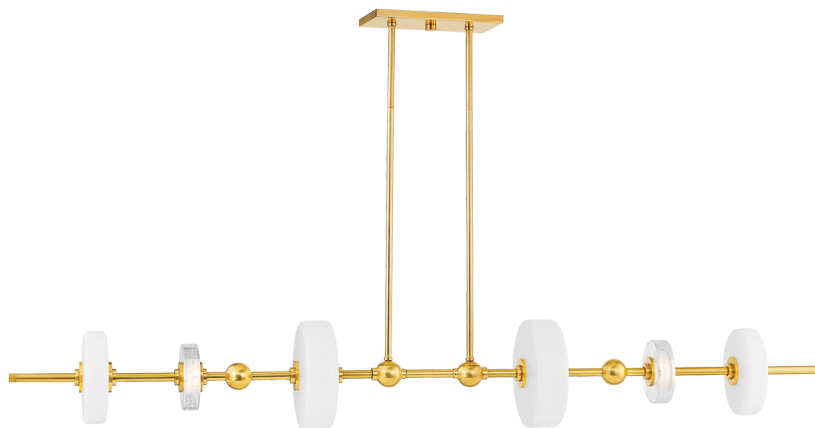

MAYNARD

8160-AGB

Machine precision and slim LED profiles provide a sleek update to an iconic mid-century silhouette. Glass ornaments, hand-blown from either seedy opal glass or seedy etched glass, stack in totemic formations along the slim arms of this chandelier. An Aged Brass finish elevates the fixture, balancing the playfulness with a note of luxury. Maynard is available as an 8, 12-light chandelier, 6-light linear, or a 3-light sconce.

FINISHES

AGED BRASS (AGED BRASS)

DIMENSIONS

Height: 7.75"

Width/Diameter: 7.75"

Length: 60"

Minimum Height: 12.25"

Maximum Height: 63.25"

Canopy/Backplate: 6.5"

Hanging Type: 1-3" / 1-6" / 1-12" / 2-18" Stems

Product Weight: 19.05lb

GLASS

Attachment:

Glass 1: Glass

Glass 2: Glass

LAMPING

Bulb 1

Socket: Integrated LED

Bulb: 6 • 20 Watt Max

Voltage: 120V

UL Rating: ETL Damp

CRI: 90

Color Temp.: 2700k

Lumens: 850