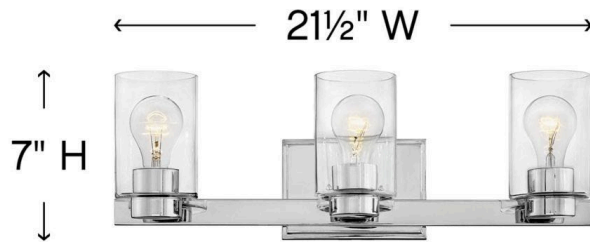

MILEY

5053CM-CL

THREE LIGHT VANITY

Miley's chic design complements a variety of decors with its sleek lines and elegant glass shape. The cast stepped back plate and cast glass holders in Chrome or Brushed Nickel finishes add to its beauty.

DETAILS	
FINISH:	Chrome with Clear glass
MATERIAL:	Steel
GLASS:	Clear
DIMMABLE:	No

DIMENSIONS	
WIDTH:	21.5"
HEIGHT:	7"
WEIGHT:	3.5lb
BACK PLATE:	6.5"W X 4.75"H
EXTENSION:	5.8"
TOP TO OUTLET:	4.5"

LIGHT SOURCE	
LIGHT SOURCE:	LED Lamp
WATTAGE:	3-12w Med. LED, 100w Equiv.
VOLTAGE:	120v

SHIPPING	
CARTON LENGTH:	23
CARTON WIDTH:	11.5
CARTON HEIGHT:	6.5
CARTON WEIGHT:	5

PRODUCT DETAILS:

- Fixture can be mounted either up or down
- Suitable for use in damp locations as defined by NEC and CEC. Meets United States UL Underwriters Laboratories & CSA Canadian Standards Association Product Safety Standards
- Merging the best of traditional and modern elements, with a sophisticated and streamlined look
- Sparkling chrome with reflective finish