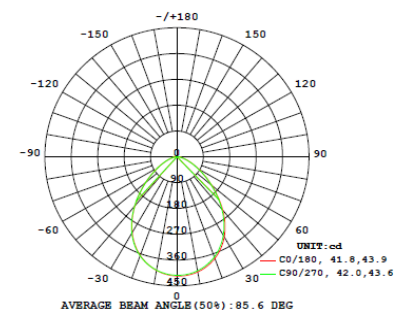

LUMINOUS INTENSITY DISTRIBUTION DIAGRAM

Specifications

Category	Retrofit	Individual Box Weight Per Unit (Lbs)	0.43
Shape	Round	Inner Package Length (Inch)	9.25
Bulb Base Type	Integrated LED	Inner Package Width (Inch)	9.06
Bulb Base Finish	N/A	Inner Package Height (Inch)	4.92
Color Temperature	3000K	Inner Package Weight Per Unit (Lbs)	2.65
Beam Angle	38°	Inner Package Quantity	6
Finish	Matte White		
CRI	90		
Average Life (Hours)	50000		
Estimated Yearly Energy Cost (11 ¢/Kwh)	0.96		
Life Based On 3Hrs/Day (Years)	45.66		
Product Length (Inch)	N/A	Lamp Type	LED Downlight
Product Width (Inch)	4.04	Bulb Shape	N/A
Product Height (Inch)	2.68	Dry/Wet/Damp	DAMP
Product Extension (Inch)	N/A	Energy Star	NO
Product Weight Per Unit (Lbs)	0.38	Power Factor	0.9
Dimmable	YES	Current	270mA
Watts	8	Lumen/Watt	50
Watt Equivalent	50	Warranty (Year)	5
Lumens	450	DLC (Yes/No)	NO
Certification (UL/ETL/FCC)	ETL	Input Voltage	120V
Individual Box Length (Inch)	4.33	Housing Material	Aluminum
Individual Box Width (Inch)	4.33	Lens	PC
Individual Box Height (Inch)	2.95	Led Type	HONGLI