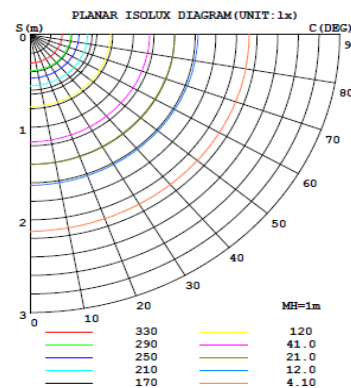

LUMINOUS INTENSITY DISTRIBUTION DIAGRAM

Specifications

Category	Retrofit	Individual Box Weight Per Unit (Lbs)	0.43
Shape	Round	Inner Package Length (Inch)	9.25
Bulb Base Type	Integrated LED	Inner Package Width (Inch)	9.06
Bulb Base Finish	N/A	Inner Package Height (Inch)	4.92
Color Temperature	3000K	Inner Package Weight Per Unit (Lbs)	2.65
Beam Angle	38°	Inner Package Quantity	6
Finish	Matte White		
CRI	90		
Average Life (Hours)	50000		
Estimated Yearly Energy Cost (11 ¢/Kwh)	0.96		
Life Based On 3Hrs/Day (Years)	45.66		
Product Length (Inch)	N/A	Lamp Type	LED Downlight
Product Width (Inch)	4.04	Bulb Shape	N/A
Product Height (Inch)	2.68	Dry/Wet/Damp	DAMP
Product Extension (Inch)	N/A	Energy Star	NO
Product Weight Per Unit (Lbs)	0.38	Power Factor	0.9
Dimmable	YES	Current	270mA
Watts	8	Lumen/Watt	50
Watt Equivalent	50	Warranty (Year)	5
Lumens	450	DLC (Yes/No)	NO
Certification (UL/ETL/FCC)	ETL	Input Voltage	120V
Individual Box Length (Inch)	4.33	Housing Material	Aluminum
Individual Box Width (Inch)	4.33	Lens	PC
Individual Box Height (Inch)	2.95	Led Type	HONGLI