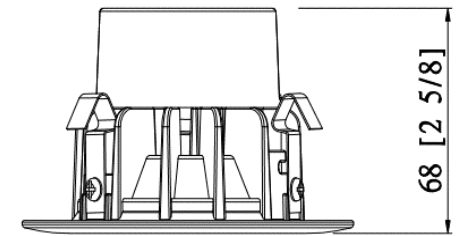

Construction

- Aluminum trim ring with durable powder coat finish
- Polycarbonate lens diffuses light

Installation

- Recessed mount into 3" housing. Includes medium base socket adaptor for easy retrofitting in 3" recessed housings.

LUMINOUS INTENSITY DISTRIBUTION DIAGRAM

Specifications

Category	Retrofit	Individual Box Weight Per Unit (Lbs)	0.43
Shape	Round	Inner Package Length (Inch)	9.25
Bulb Base Type	Integrated LED	Inner Package Width (Inch)	9.06
Bulb Base Finish	N/A	Inner Package Height (Inch)	4.92
Color Temperature	3000K	Inner Package Weight Per Unit (Lbs)	2.65
Beam Angle	38°	Inner Package Quantity	6
Finish	Matte White		
CRI	90		
Average Life (Hours)	50000		
Estimated Yearly Energy Cost (11 ¢/Kwh)	0.96		
Life Based On 3Hrs/Day (Years)	45.66		
Product Length (Inch)	N/A	Lamp Type	LED Downlight
Product Width (Inch)	4.04	Bulb Shape	N/A
Product Height (Inch)	2.68	Dry/Wet/Damp	DAMP
Product Extension (Inch)	N/A	Energy Star	NO
Product Weight Per Unit (Lbs)	0.38	Power Factor	0.9
Dimmable	YES	Current	270mA
Watts	8	Lumen/Watt	50
Watt Equivalent	50	Warranty (Year)	5
Lumens	450	DLC (Yes/No)	NO
Certification (UL/ETL/FCC)	ETL	Input Voltage	120V
Individual Box Length (Inch)	4.33	Housing Material	Aluminum
Individual Box Width (Inch)	4.33	Lens	PC
Individual Box Height (Inch)	2.95	Led Type	HONGLI