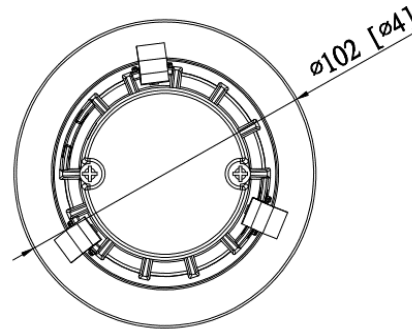

Performance

- Use with most 3" recessed cans
- Dimmable with most standard incandescent (triac) and low voltage electronic (ELV) dimmers for 5-100% light control
- Eliminate up to 14 lamps replacements - long life hongli LEDs last up to 50,000 hours, compared to incandescent lamps with a rated life of 2,500 hours
- Energy Star and ETL compliant, for use in wet locations
- AL-GU24 GU24 adaptor, sold separately for Title 24 compliance

Construction

- Aluminum trim ring with durable powder coat finish
- Polycarbonate lens diffuses light

Installation

- Recessed mount into 3" housing. Includes medium base socket adaptor for easy retrofitting in 3" recessed housings.

LUMINOUS INTENSITY DISTRIBUTION DIAGRAM

Specifications

Category	Retrofit	Individual Box Weight Per Unit (Lbs)	0.43
Shape	Round	Inner Package Length (Inch)	9.25
Bulb Base Type	Integrated LED	Inner Package Width (Inch)	9.06
Bulb Base Finish	N/A	Inner Package Height (Inch)	4.92
Color Temperature	3000K	Inner Package Weight Per Unit (Lbs)	2.65
Beam Angle	38°	Inner Package Quantity	6
Finish	Matte White		
CRI	90		
Average Life (Hours)	50000		
Estimated Yearly Energy Cost (11 ¢/Kwh)	0.96		
Life Based On 3Hrs/Day (Years)	45.66		
Product Length (Inch)	N/A	Lamp Type	LED Downlight
Product Width (Inch)	4.04	Bulb Shape	N/A
Product Height (Inch)	2.68	Dry/Wet/Damp	DAMP
Product Extension (Inch)	N/A	Energy Star	NO
Product Weight Per Unit (Lbs)	0.38	Power Factor	0.9
Dimmable	YES	Current	270mA
Watts	8	Lumen/Watt	50
Watt Equivalent	50	Warranty (Year)	5
Lumens	450	DLC (Yes/No)	NO
Certification (UL/ETL/FCC)	ETL	Input Voltage	120V
Individual Box Length (Inch)	4.33	Housing Material	Aluminum
Individual Box Width (Inch)	4.33	Lens	PC
Individual Box Height (Inch)	2.95	Led Type	HONGLI