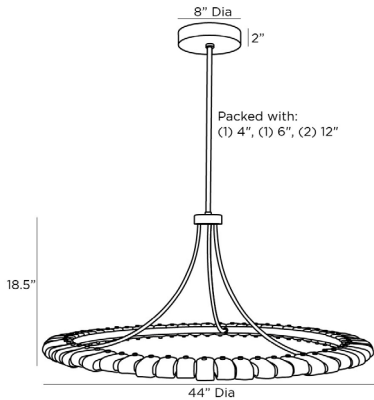

ARTERIOS

SANTORINI CHANDELIER

89660
 H: 24.5 IN, Dia: 44.00 IN
 Blue Smoke Luster Glass
 Contract Suitable As Is

A modern take on maximalism, our commanding Santorini chandelier is fashioned in lustrous, blue smoke seedy glass that folds over a circular frame constructed in antique brass iron. The large-scale LED light casts a warm halo over any room. Finish will vary. Damp-rated, although limited covered outdoor areas may affect finish.

APPEARANCE

Material	Glass, Iron
Material Type	Seedy
Finish	Antique Brass, Blue Smoke Luster
Finish Will Vary	true
Top Coat/Sealant	false

DIMENSIONS

Chandelier	Dia: 44.00 IN
Minimum Hanging Height	24.5 IN
Maximum Hanging Height	54.5 IN
Canopy	H: 2 IN

REPLACEMENT PARTS

Replacement Part 1	PIPE-515
Replacement Part 1 Dim	(1) 4", (1) 6", and (1) 12"

CONTRACT

Contract Suitable	true
-------------------	------