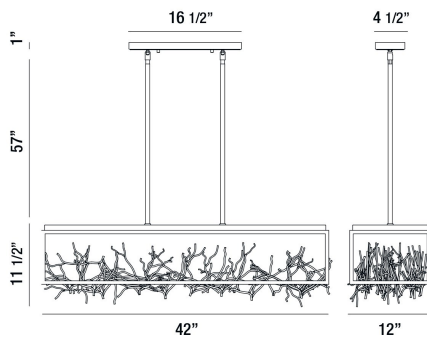

### PRODUCT DETAILS

No.	:	35642-023
Product Color	:	BLACK/SILVER
Product Material	:	METAL
Shade / Accent Material	:	~
Length	:	42"
Width	:	12"
Height	:	11.5"
Overall Height	:	68"
Weight	:	40.4lbs

### TECHNICAL DETAILS

Hanging Support Type	:	ROD
Hanging Support Length	:	57"
Rods Included	:	3"+6"+12"+18"+18"
Canopy / Backplate Length	:	16.5"
Canopy / Backplate Height	:	1"
Canopy / Backplate Width	:	4.5"
Location	:	DRY
Approval	:	