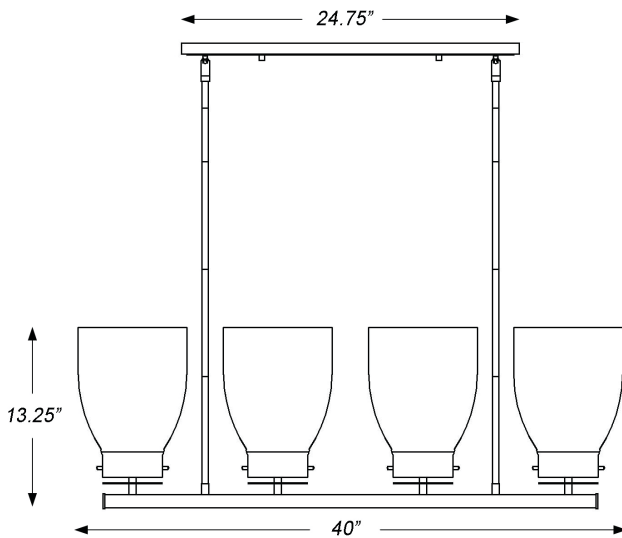

IN20001ORB

SHELBY 4-LIGHT PENDANT

Bottom View

Front View

Description:	Shelby 4-light pendant
Finish:	Oil-rubbed bronze w/antique brass
Dimensions:	40" L x 8" W x 13.25" H
Bulbs:	4-100w Med.
Certification:	UL / damp location
Material:	Steel

Shade:	Glass
Glass:	Clear seedy
Canopy Dimensions:	24.75" x 4.75"
Chain/Wire:	12' wire
Stems:	6-12", 2-6", 2-3"
Additional Finishes:	NA