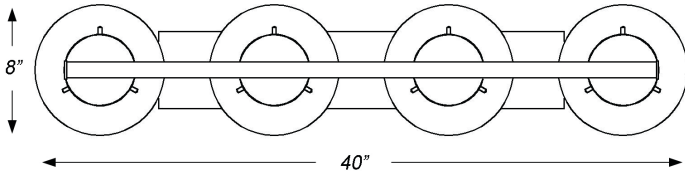

IN20001ORB

SHELBY 4-LIGHT PENDANT

Bottom View

Front View

Description:	Shelby 4-light pendant
Finish:	Oil-rubbed bronze w/antique brass
Dimensions:	40" L x 8" W x 13.25" H
Bulbs:	4-100w Med.
Certification:	UL / damp location
Material:	Steel

Shade:	Glass
Glass:	Clear seedy
Canopy Dimensions:	24.75" x 4.75"
Chain/Wire:	12' wire
Stems:	6-12", 2-6", 2-3"
Additional Finishes:	NA