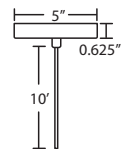

1XT 1 Light Pendant, Flat Canopy

- Suitable for use on sloped ceilings
- 1x electronic 60W dimmable 120V transformer, fits partially in junction box
- Installs to standard 4" octagonal junction box
- Bronze or Satin Nickel metal finishes

MORE MOUNTING OPTIONS:

• Besa quick-connect canopies, order separately

1Lt Dome: T21MQ   3Lt Linear: T23BQ   3Lt Round: T23XQ   3Lt Lrg. Rnd: T23XL

6Lt Round: T26XQ   3Lt Bar: T23VQ

• Besa Monorail system, order separately

LED 12V MINI PENDANTS:

- LED driver is located in canopy for optimal performance
- Total power of 6 watts
- 450 lumens
- Rated life: 30,000 hours
- CCT: 2800° Kelvin
- CRI: 85+
- Dimmable
- Frosted acrylic diffuser encloses LEDs

CORD LENGTH OPTIONS:

15Ft. CORD LENGTH:
For longer 15' cord, add an "L" to the end of the item number, i.e. 1XP-174352-SNL.

Project Information: