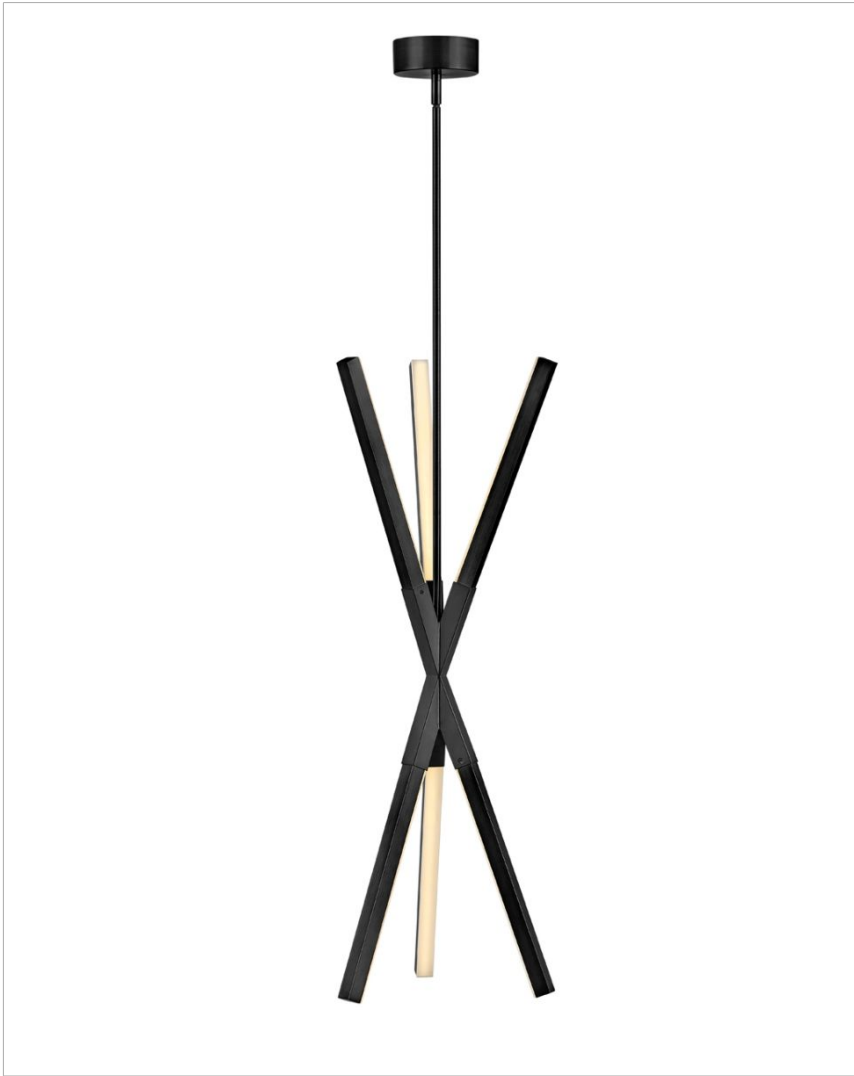

RAE

FR30617BLK

MEDIUM PENDANT

Rae is the ultimate modern marvel. Complete with striking angles that deliver a powerful, sleek silhouette, this pendant is a statement-maker. Rae's Jetted Black or Lacquered Brass arms hold three bars of LED lights while the center boasts a contrasting finish element.

DETAILS	
FINISH:	Black
MATERIAL:	Steel
GLASS:	Etched Acrylic
SLOPE DEGREE:	90
DIMMABLE:	YES, CL TYPE DIMMER (SSL7A)

DIMENSIONS	
WIDTH:	14.8"
HEIGHT:	39"
WEIGHT:	7lb

LIGHT SOURCE	
LIGHT SOURCE:	Integrated LED
LED NAME:	EDU50W1200
VOLTAGE:	120v/277v
COLOR TEMP:	3000
LUMENS:	2000
CRI:	90
INCANDESCENT EQUIVALENCY:	2 x 75w
DIMMABLE:	YES, CL TYPE DIMMER (SSL7A)

MOUNTING	
CANOPY:	5" Dia.
LEAD WIRE:	1 X 120"
MAX HEIGHT:	57.5

SHIPPING	
CARTON LENGTH:	19.3
CARTON WIDTH:	14.2
CARTON HEIGHT:	9.1
CARTON WEIGHT:	9.1

PRODUCT DETAILS:

- This item may be hung on a sloped ceiling
- This fixture includes multiple down stems in various lengths to customize the installation height of the fixture, including one 6" stem and two 12" stems
- Suitable for use in dry (indoor) locations as defined by NEC and CEC. Meets United States UL Underwriters Laboratories & CSA Canadian Standards Association Product Safety Standards.
- Equipped with 120/277V universal driver.
- LED components carry a 5-year limited warranty
- Bold silhouette with dramatic details creates a modern statement