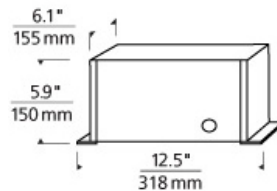

TWO-CIRCUIT MONORAIL

Remote Transformer-2x300W Mag 12v

DESCRIPTION

This remote magnetic transformer converts standard 120 or 277 volt line-voltage to 12 volts, providing the necessary voltage for powering a Two-Circuit MonoRail low-voltage lighting system. Each transformer includes fast-acting secondary circuit breakers that will safely turn the system off should a short occur. Once the short has been removed the breakers can be reset. Transformer powers lamp totaling up to 600 watts.

INSTALLATION

This transformer must be installed in a remote but accessible location (such as above the ceiling or in a closet). To simplify installation the transformer should be located no more than 20' from the run or power feed. The electrician will need to supply the proper gauge conductor from the transformer to the power feed location based on distance (see Low-Voltage Wire Size Table, below).

OTHER

12 volt output transformers require the use of 12 volt lamps. Use with a single-feed Two-Circuit canopy or other power feed option (sold separately).

LOW-VOLTAGE WIRE SIZE TABLE

12 Volt	5 ft.	6-15 ft.	16-20 ft.	21-40 ft.	41-60 ft.	61-90 ft.
300 Watt	#10 GA	#6 GA	#4 GA	#1 GA	1/0	3/0

WEIGHT

24.2lb / 10.98kg ±

ORDERING INFORMATION

700AT2X300T VOLTAGE

120V IN/12V OUT
277 277V IN/12V OUT

As a general rule when using LED fixtures we do not recommend using greater than 70% of specified maximum wattage on the transformer due to inrush current. for assistance, please contact our technical support department.

TECH LIGHTING®

7400 Linder Avenue T 847.410.4400
Skokie, Illinois 60077 F 847.410.4500

Tech Lighting, L.L.C.

700AT2X300T _____

FIXTURE TYPE: _____

JOB NAME: _____

NOTES: _____

_____

_____

©2014 Tech Lighting, L.L.C. All Rights Reserved. The "Tech Lighting" graphic is a registered trademark of Tech Lighting, L.L.C. Tech Lighting reserves the right to change specifications for product improvements without notification.