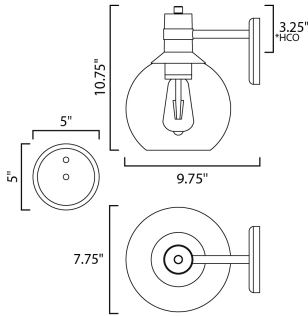

PRODUCT DESCRIPTION

Our new collections of outdoor fixtures feature the latest trends at excellent pricing. The combination of long-lasting die cast aluminum and hand blown thick clear glass is accentuated with the two-tone finish of Bronze and Gold creating the ultimate designer look.