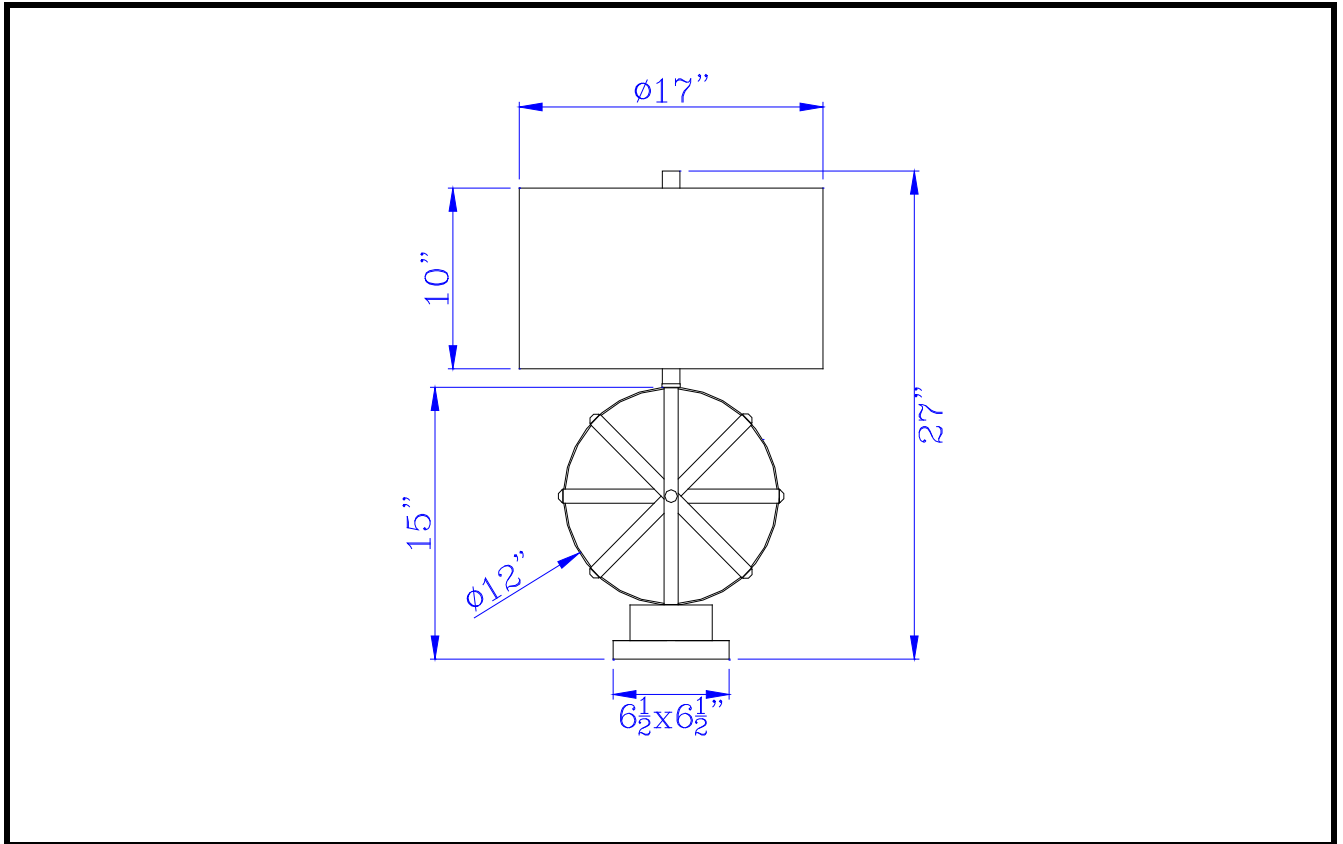

Model No: BO-2785TB
Description: 150W 3 way Vittoria metal table lamp
Material: Metal
Finish : Brushed Steel
Height: 27"
Reach/Depth: 17"
Base Width: 6 1/2"x 6 1/2"
Wattage : 150W
Socket : Medium Base (E26)
Switch: 3-way
Bulb: Incandescent, CFL
Wire Length: 6'
Wire Color: Silver
Shade No:
Material: Linen
Shade size: 17"x17"x10"
Certificate : 