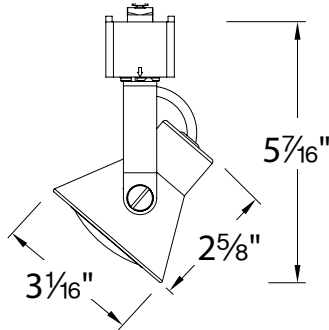

Model: 103

120V Track Miniature Line Voltage Luminaire

WAC LIGHTING

Responsible Lighting®

Fixture Type:

Catalog Number:

Project: _____

Location: _____

PRODUCT DESCRIPTION

Achieve the sleek look of MR16 fixtures without the need for a bulky transformer. A variety of finishes to accommodate any interior space.

FEATURES

- Available with LED lamping option
- Easily re-lamped from the front without the use of tools
- 350° horizontal rotation and 90° vertical aiming
- 5 year fixture warranty/3 year LED lamp warranty

SPECIFICATIONS

Construction: Formed metal with polycarbonate track adaptor and aiming screws in black or white to match track finish.

Finishes: Available in Black (BK), Dark Bronze (DB), and White (WT).

Lamp: Lamp included. 8W LED GU10 or 50W Halogen GU10.

Dimming: Dim to 5% with Triac dimmer (Halogen only).
Dim to 10% with ELV dimmer (LED only).

Standards: UL & CUL Listed.

ORDER NUMBER

System	Model	Lamp	Power	Finish
LTK L Track	103LED	LED	8W	BK Black
HTK H Track	103	Halogen	50W	DB Dark Bronze
JTK J/J2 Track				WT White

FINISHES

- -

Example: **HTK-103LED-DB**

WAC Lighting
www.waclighting.com
Phone (800) 526.2588 • Fax (800) 526.2585

Headquarters/Eastern Distribution Center
44 Harbor Park Drive • Port Washington, NY 11050
Phone (516) 515.5000 • Fax (516) 515.5050

Western Distribution Center
1750 Archibald Avenue • Ontario, CA 91760
Phone (800) 526.2588 • Fax (800) 526.2585