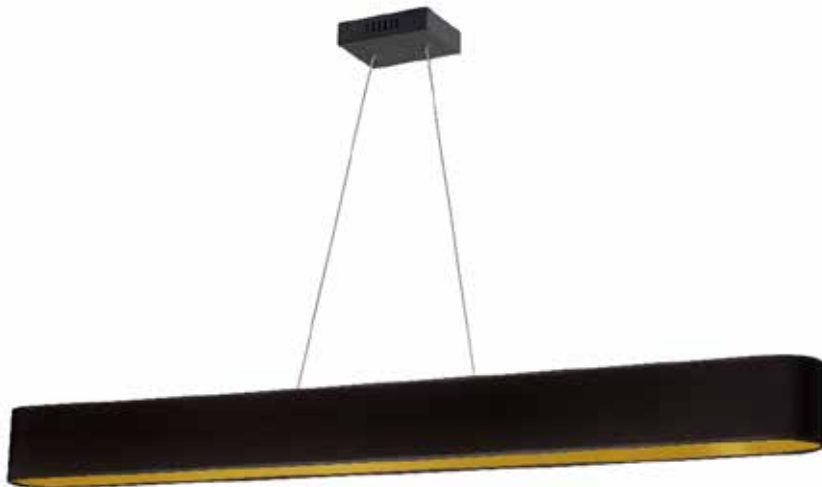

AUB-R5030HP-MB-698 - 30W Horiz Pendant, BLK/GLD shade, MB

30W Horizontal Matte Black Pendant with Black/Gold Shade

Height	5	No. of Bulbs	1
Width/Length	51	LED Compatible	Integrated LED
Depth	4	Total Wattage	30W
Weight	5		
Body Material	Fabric	Second Material	Metal
Finish/Color	Black/Gold	Second Finish/Color	Matte Black
Type of Finish	Fabric	Second Type of Finish	Painted
Bulb 1 Amount	1	Rated For	Damp Location
Bulb 1 Base Type	LED	Voltage	120V
Bulb 1 Max Watt.	30W	Approval	cUL or equivalent
Bulb 1 Included	Yes	Warranty	5 Years
Bulb 1 Lumens	2030	Instal Position	Ceiling
Bulb 1 CRI	90+		

Date:	Notes:
Fixture Type:	
Job Name:	

Lighting • LED • Shades • Custom Designs

TORONTO | BUFFALO | LIGHTFAIR | DALLAS MARKET CENTRE # 4303

www.dainolite.com |
 1-888-564-1262 |
 dainolite@dainolite.com
[/dainolite](https://www.facebook.com/dainolite) |
 [/dainoliteld](https://twitter.com/dainoliteld) |
 [/dainolite](https://www.instagram.com/dainolite)