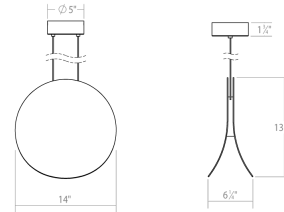

SONNEMAN
A WAY OF LIGHT

 Download

malibu discs™ 14" LED Pendant

1767.18

DIMENSIONS

Height	14"
Minimum Height	15"
Maximum Height	87"
Width	14"
Depth	6.25"
Canopy/Backplate/Base	5"
Hanging Details	6' Adjustable Cord"
Fixture Weight	9 lbs.

ELECTRICAL SPECS

Bulb Type	Integral LED
Bulb Quantity	1
Bulb Included?	Yes
Wattage	26
Initial Lumens	2400
Input Voltage	120-277VAC
CCT	3000K
CRI	90
Power Supply Type	Driver
Power Supply Quantity	1
Power Supply Location	Canopy
Dimming Type	TRIAC/ELV/0-10V

SHIPPING

Carton 1 L x W x H	19" x 19" x 12"
Carton 1 GW	12 lbs.

SHADE 1

Quantity	1
Color	Dove Gray
Material	Aluminum
Height	13.8"
Diameter	14

AVAILABLE FINISHES

Satin White (.03)
Dove Gray (.18)
Satin Black (.25)