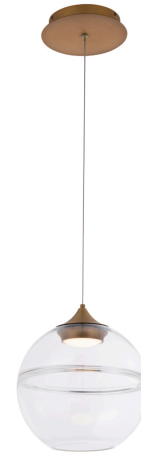

Fixture Type: _____

Catalog Number: _____

Project: _____

Location: _____

Bistro

Pendant 3000K

Model & Size	Color Temp & CRI	Finish	Watt	LED Lumens	Delivered Lumens	Title 24
PD-20014 14"	3000K 90	AB Aged Brass	9W	680	281	YES

Example: **PD-20014-AB**

DESCRIPTION

Classic forms elevated.

FEATURES

- Low profile, powered aircraft cables for an ultra-clean look
- Easy to clean
- Can be mounted on a sloped ceiling
- Three 12" and one 6" downrods included for PD-20004 only
- Driver conceals within the canopy
- Quick install canopy
- 5 Year warranty

SPECIFICATIONS

Color Temp:	3000K
Input:	120-277 VAC, 50/60Hz
CRI:	90
Dimming:	ELV: 100-10%, 0-10V: 100-5%, TRIAC: 100-5%
Rated Life:	50000 Hours
Standards:	ETL, cETL, Title 24: 2019
	Damp Location Listed
Construction:	Aluminum hardware with glass diffuser