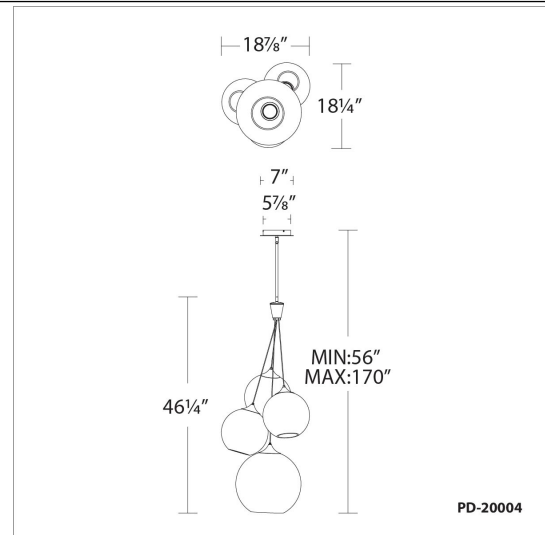

LINE DRAWING