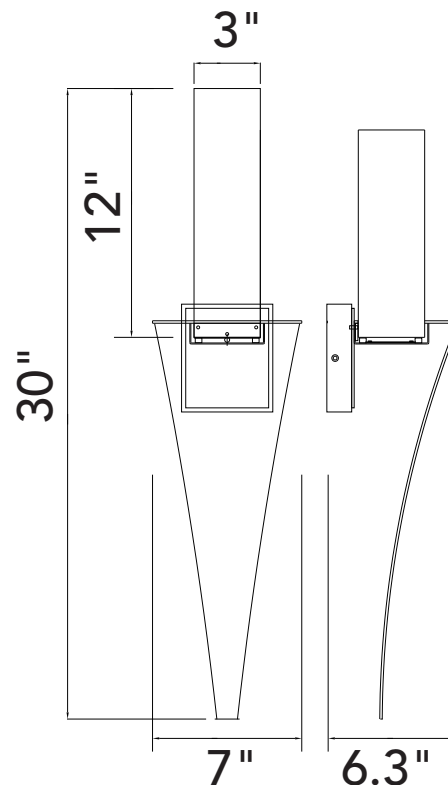

PROJECT: _____

FIXTURE TYPE: _____

LOCATION: _____

CONTACT/PHONE: _____

Item	1502W7-1-602	Shade Color	-----	Lumens	520
Collection	CATANIA	Min Assembled Height	30"	Light Source	LED
Category	Wall Sconce	Max Assembled Height	30"	Bulb Info.	10W
Finish	Satin Gold	Width	7"	Included	-----
Glass	-----	Length	-----	Dimmable	Yes
Crystal	Bubbled	Extension Wall Mounts	6.3"	Colour Temp	2700,3000,3500,4000,5000K
Acrylic	-----	Input	120V AC,60HZ,AC	Weight	11.44Lbs