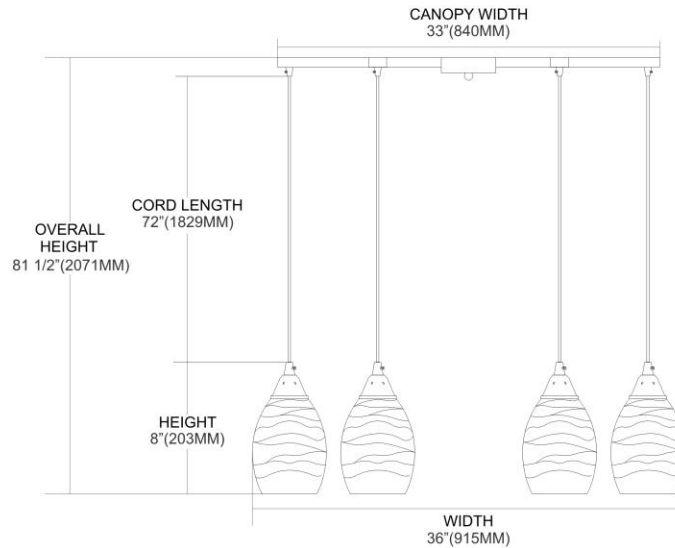

ITEM #:	31348/6MN
UPC	748119067025
Description	Vines 6-Light H-Bar Pendant Fixture in Satin Nickel with Mint Glass
Finish	Satin Nickel
Materials	Glass, Metal
Brand	ELK Lighting
Collection	Vines
Category	Indoor Lighting
Type	Mini Pendant

ITEM DIMENSIONS				RATINGS & SPECIFICATIONS				
Width	17 inches			Safety Rating	N/A		Certification	N/A
Depth	33 inches			ADA Compliant	N/A		Voltage	N/A
Height	8 inches			BULBS / SOCKETS				
Weight	15 pounds			Quantity	6	Wattage	60 watts	
ADDITIONAL DIMENSIONS				Included	No		Type	A19 (E26 Medium Base)
Backplate / Canopy	N/A			Other	N/A			
HCWO	N/A			CHAIN / CORD INFORMATION				
Min. Extension	N/A			Chain	N/A		Cord	N/A
Max. Extension	N/A			SHADE / GLASS DETAILS				
OVERALL HEIGHT				Shade/Glass Description	Vines on Mint Glass			
Min.	N/A		Max.	N/A				
EXTENSION ROD(S)				Width	N/A		Height	N/A
N/A				Width at Top	N/A		Width at Bottom	N/A