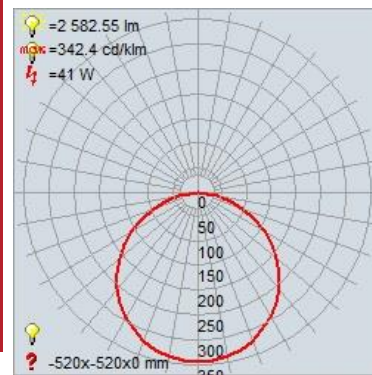

LINE DRAWING

IES FILE

In addition to Access Lighting's purchase and warranty terms and conditions, by signing below or placing an order, you agree that you are authorized to bind the entity placing any order and acknowledge the following: All of sizes and measurements are approximate and all images are for illustrative purposes only. In the event of an inconsistency, the "Product Measurements" section controls. There also may be slight differences in the colors and designs compared to the displayed and printed images.