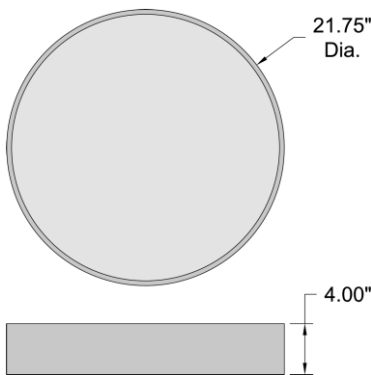

Stock Code: **49962LEDDCS-BL/ACR**

Collection: Como

PRODUCT INFORMATION

Base: 49962 Parent: 49962LEDDCS
Mounting Type: Ceiling UPC: 641594250329
Finish: Black
Diffuser: Acrylic Lens

PRODUCT MEASUREMENTS

FIXTURE**	BACKPLATE / CANOPY**
Length:	Length
Width:	Width:
Diameter 21.75"	Diameter: 21.75"
Height: 4"	Height:
Extension:	
Overall Height:	

LINE DRAWING

IES FILE

In addition to Access Lighting's purchase and warranty terms and conditions, by signing below or placing an order, you agree that you are authorized to bind the entity placing any order and acknowledge the following: All of sizes and measurements are approximate and all images are for illustrative purposes only. In the event of an inconsistency, the "Product Measurements" section controls. There also may be slight differences in the colors and designs compared to the displayed and printed images.