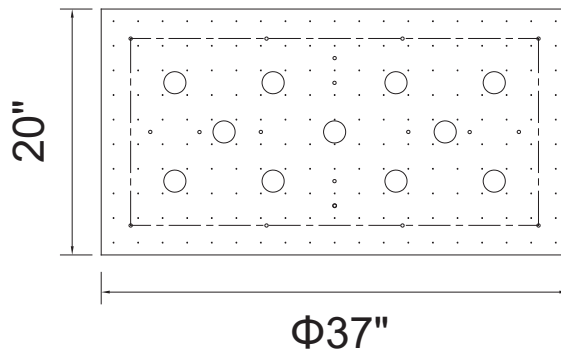

PROJECT: _____
 FIXTURE TYPE: _____
 LOCATION: _____
 CONTACT/PHONE: _____

Item	6611C37C-RC
Collection	TWINKLE
Finish	Chrome
Glass	-----
Crystal	Clear
Input	120V AC,60HZ,AC

Shade	-----
Length/Dia.	37"
Width/Ext.	20"
Height	24"
Maximum	-----
Lumens	-----

Light Source	GU10
Bulb Info.	11x35W
Included	-----
Dimmable	Yes
Color	-----
Weight	