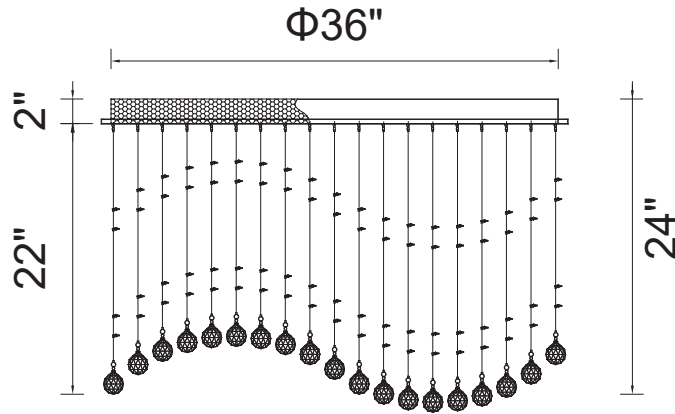

PROJECT: _____
 FIXTURE TYPE: _____
 LOCATION: _____
 CONTACT/PHONE: _____

Item	6611C37C-RC
Collection	TWINKLE
Finish	Chrome
Glass	-----
Crystal	Clear
Input	120V AC,60HZ,AC

Shade	-----
Length/Dia.	37"
Width/Ext.	20"
Height	24"
Maximum	-----
Lumens	-----

Light Source	GU10
Bulb Info.	11x35W
Included	-----
Dimmable	Yes
Color	-----
Weight	