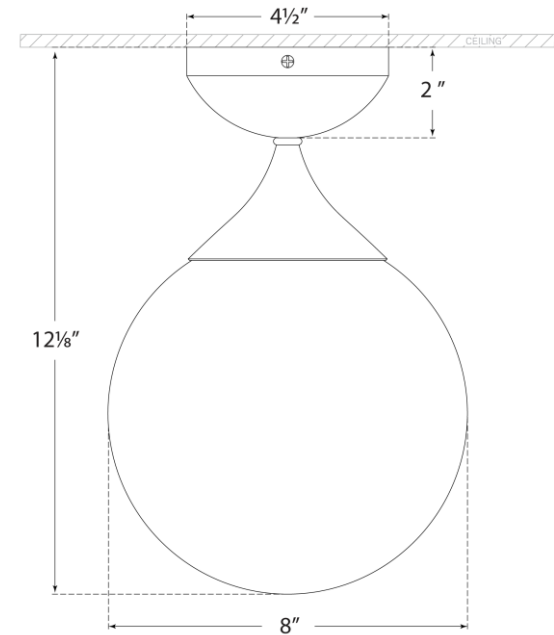

TEAR SHEET

Cristol Small Single Flush Mount

Item # ARN 4400PN-WG

Designer: AERIN

Height: 12"

Width: 8"

Canopy: 4.5" Round

Finishes: HAB, PN

Glass Options: WG

Socket: E12 Candelabra

Wattage: 40 B11

Weight: 3 Pounds

Front View