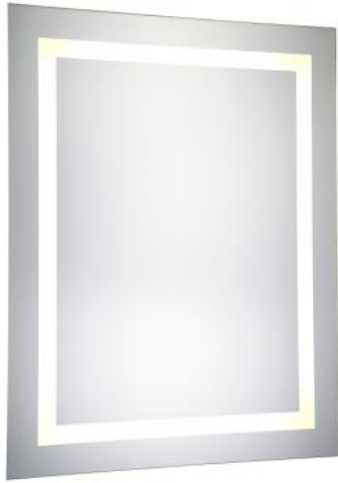

# MRE12740

W27" X H40" CRI 90 CCT (K) 4200K, 6400K, 3000K 706 Lumens

LED Mirror Light

Elitco Lighting

Project

Location

## PRODUCT DESCRIPTION

IP44 Rated LED Backlit Bathroom Wall Mirror, High polished silver mirror with 4 panel lights. Epoxy powder coated mild steel back box. LED Mirror Light is designed to provide 40,000 hours of life.

## SPECIFICATIONS:

- Mirror Size: W27" X H40"
- Lamp power: 83W;
- Lumens: 706lm
- CRI  $\geq$  0.9;
- CCT: 4200K, 6400K, 3000K
- Watts per color temperature: 43W+21.5W+21.5W
- Dimming LED
- Electronic Driver: Input 110-120V, output DC 12V
- Defogger
- Luminaire Disconnect
- Changeable LED light strip
- Primary Material: SPCC+GLASS
- UL Approved

FINISHES: Glossy White Back box Gray