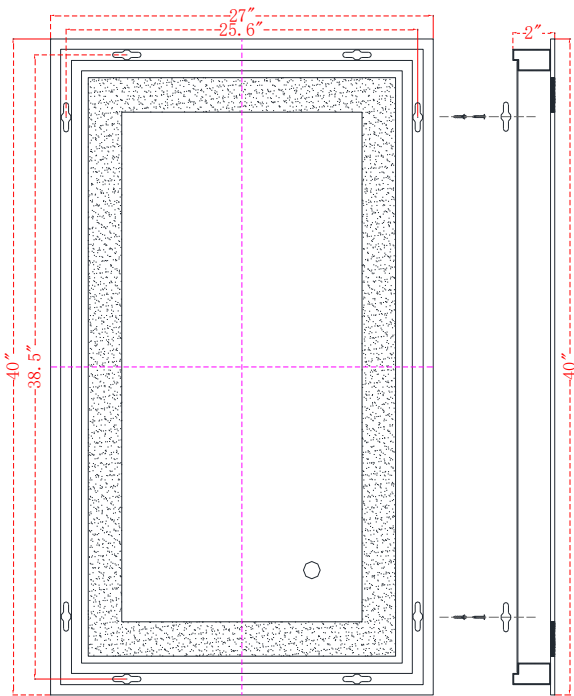

# MRE12740

W27" X H40" CRI 90 CCT (K) 4200K, 6400K, 3000K 706 Lumens

LED Mirror Light

Elitco Lighting

Project

Location

## PRODUCT DESCRIPTION

IP44 Rated LED Backlit Bathroom Wall Mirror, High polished silver mirror with 4 panel lights. Epoxy powder coated mild steel back box. LED Mirror Light is designed to provide 40,000 hours of life.

## SPECIFICATIONS:

- Mirror Size: W27" X H40"
- Lamp power: 83W;
- Lumens: 706lm
- CRI  $\geq$  0.9;
- CCT: 4200K, 6400K, 3000K
- Watts per color temperature: 43W+21.5W+21.5W
- Dimming LED
- Electronic Driver: Input 110-120V, output DC 12V
- Defogger
- Luminaire Disconnect
- Changeable LED light strip
- Primary Material: SPCC+GLASS
- UL Approved

## INSTALLATION:

1. Mount the chassis on the wall, the chassis can be horizontal and vertical hanging.
2. Install lamps
3. Wiring
4. Powder connection
5. Hang mirror on chassis

Size: W27" X H40"

LABELS: UL/CUL listed (CUL listed number: E479383), IP Rating: IP44.