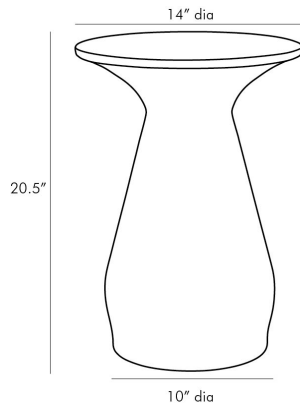

ARTERIOS

HAVEN ACCENT TABLE

4759

H: 20.5 IN, Dia: 14.00 IN

Carbon

Contract Recommendations: Adding a lacquer coating provides additional protection

Sculptural by design the Haven features a gently rounded hand-formed base that culminates in a flat top resting on a tapered neck. A carbon finish cools down its shapely silhouette accentuating each curve of its smooth iron surface with subtle highs and lows. A perfect companion to any chair or sofa. Also available in burnt brass (4132). finish will vary.

APPEARANCE

Material	Iron
Finish	Carbon
Finish Will Vary	true
Top Coat/Sealant	false

DIMENSIONS

	.5 IN
Foot Print	Dia: 10.00 IN
Clearance	20

SHIPPING

Product Weight	10.5 LBS
Gross Weight 1	17.05 LBS
Shipping Box 1	H: 22 IN, L: 17 IN, W: 18 IN