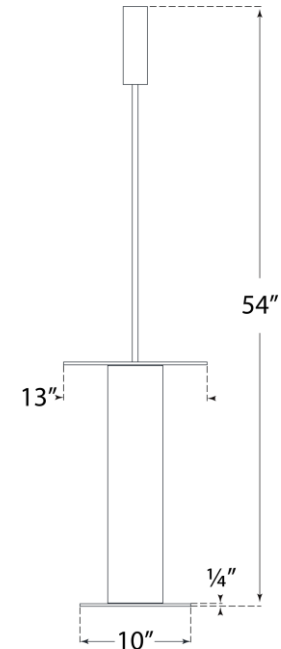

TEAR SHEET

Alma Tray Table Floor Lamp

Item # KW 1612PN/BM

Designer: Kelly Wearstler

Height: 54"

Width: 13"

Extension: 14.5"

Base: 10" Round

Finishes: AB/WM, PN/BM

Socket: E17 Keyless w/ Foot Switch

Wattage: 4.5 LED R14

Weight: 62 Pounds

Side View

Front View