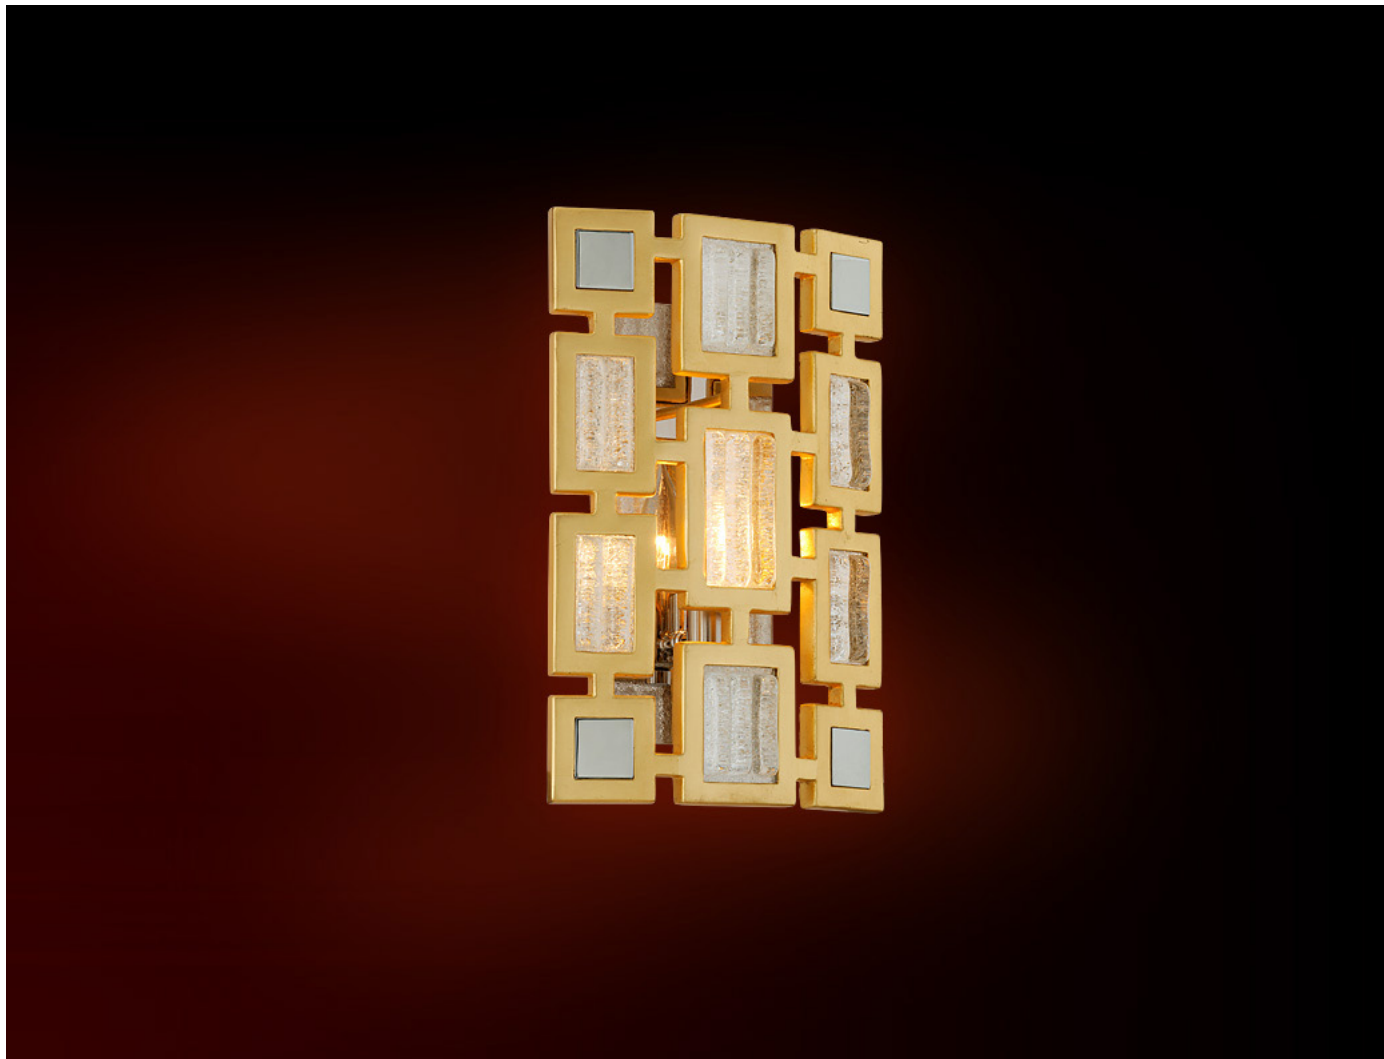

MOTIF

223-11

One Light ADA Sconce

Gold Leaf with Polished Stainless Accents

Handmade Clear Italian Glass

Hand Crafted Iron and Stainless steel

9"W 13.75"H 3.5"EXT

Backplate: 5"W 10.5"H 0.75"D

1-60W Cand Base

EXT = Extension

CORBETT