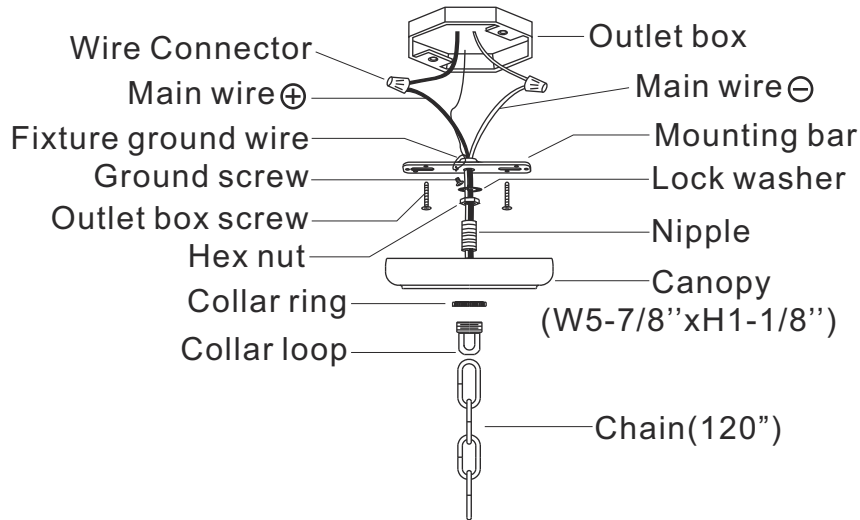

## ASSEMBLY AND DRESSING INSTRUCTIONS

**WARNING:** This product can expose you to Lead which is known to the state of California to cause cancer and/or birth defects or reproductive harm. For more information go to [www.P65Warnings.ca.gov](http://www.P65Warnings.ca.gov)

All electrical components must be installed by a licensed electrician in accordance with the National Electric Code and the appropriate local electrical codes.

You will need 8 Candelabra bulbs 60 Watts recommended, Use LED bulbs for Extended use. Bulb not included

A= 30mmx162sets (Spare parts: 4sets)

B= 76mmx162sets (Spare parts: 6sets)

C= (40mm Ball with chain)x1set

2018-08