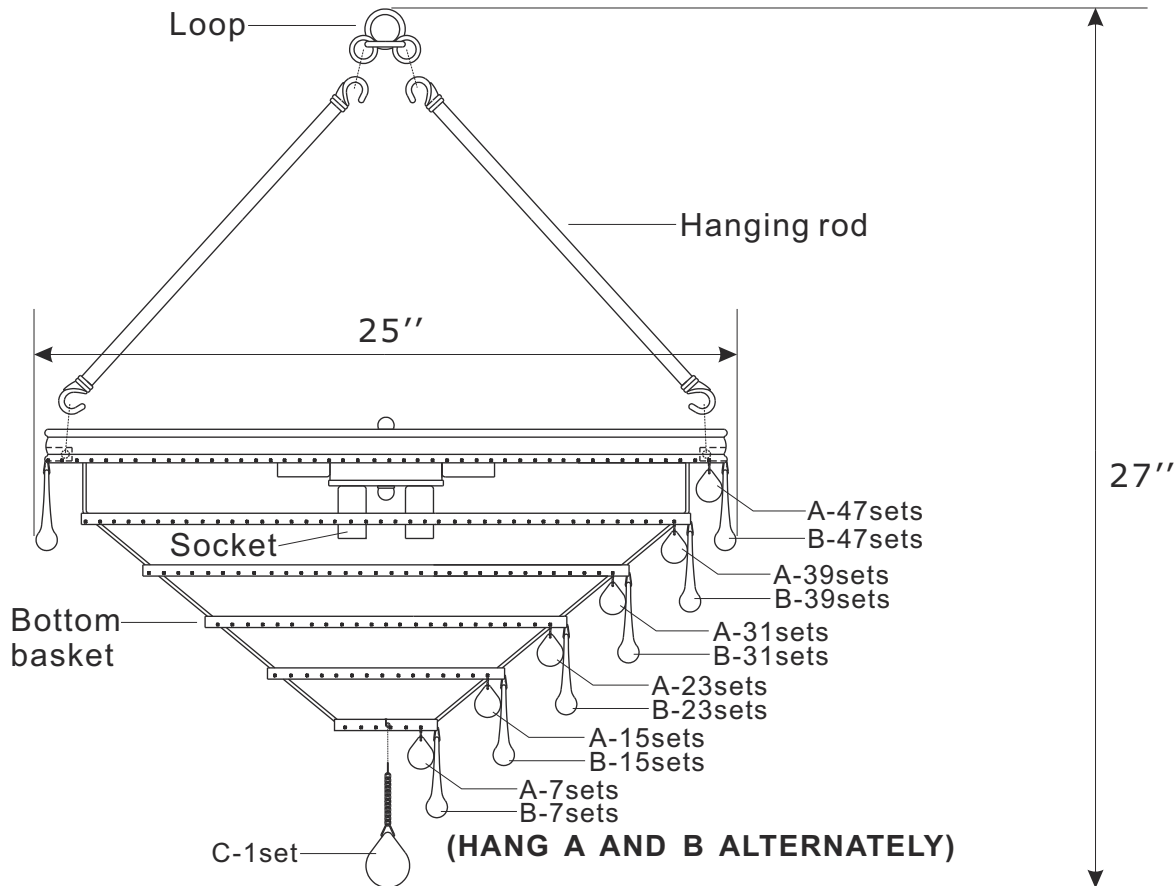

All electrical components must be installed by a licensed electrician in accordance with the National Electric Code and the appropriate local electrical codes.

You will need 8 Candelabra bulbs 60 Watts recommended, Use LED bulbs for Extended use. Bulb not included

A= 30mmx162sets (Spare parts: 4sets)

B= 76mmx162sets (Spare parts: 6sets)

C= (40mm Ball with chain)x1set

2018-08