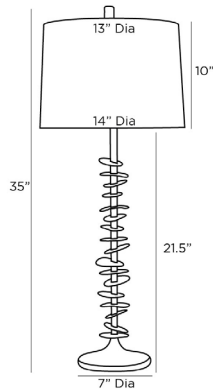

## PENNY LAMP

44798-246  
 H: 35 IN, Dia: 14.00 IN  
 White Gesso  
 Contract Suitable As Is

This high-concept beauty, scaled as a perfect buffet accent, is reminiscent of the tropical eucalyptus plant. Stacked plaster discs in white gesso over iron create a delicate and graceful, spiraled construction. The lamp is topped with a matching gesso cylinder finial and a tapered shade in off-white linen lined in off-white cotton. Finish will vary.

### APPEARANCE

|                    |                        |
|--------------------|------------------------|
| Material           | Cotton, Iron, Linen    |
| Finish             | Off-White, White Gesso |
| Finish Will Vary   | true                   |
| Top Coat/Sealant   | true                   |
| Finial Description | Plaster Cylinder       |
| Finial Dimension   | 2" x 1"                |

### DIMENSIONS

|            |   |
|------------|---|
| Shade      | Top: 13.00 IN, Dia: 14.00 IN, Side: 10 IN |
| Body       | H: 21.5 IN                                |
| Base       | H: 1 IN, Dia: 7.00 IN                     |
| Foot Print | Dia: 7.00 IN                              |
| Harp       | 9" Brass IN                               |

### REPLACEMENT PARTS

|                        |          |
|------------------------|----------|
| Replacement Part 1     |          |
| Replacement Part 1 Dim | 44798FIN |
| Replacement Part 2     | 2" x 1"  |