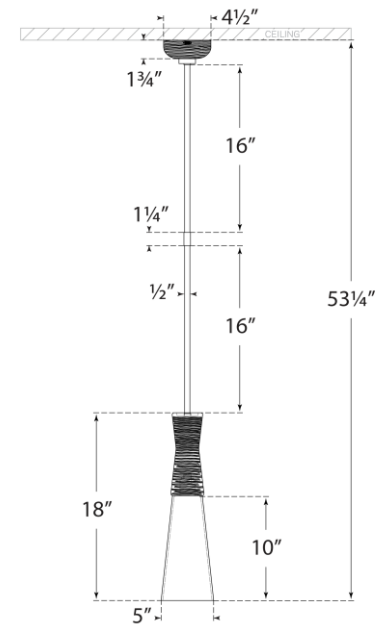

## Utopia Medium Pendant

Item # KW 5533PN-WG

Designer: Kelly Wearstler

O/A Height: 53.25"

Fixture Height: 18"

Min. Custom Height: 21.25"

Width: 5"

Canopy: 4.5" Round

Finishes: AI, G, PN

Glass Options: WG

Socket: E26 Keyless

Wattage: 40 T10

Weight: 5 Pounds

Note: Custom Height Available

Front View