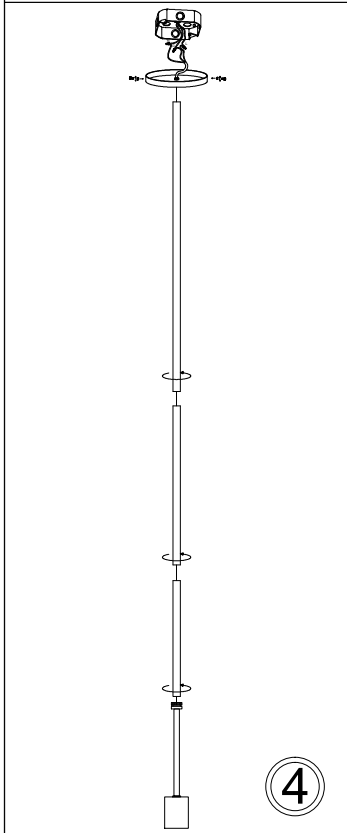

# CTN-141P

1

3

Bulb/Ampoule:  
1x Max 100W  
E26 Base  
(Not Included/  
Non Inclus)