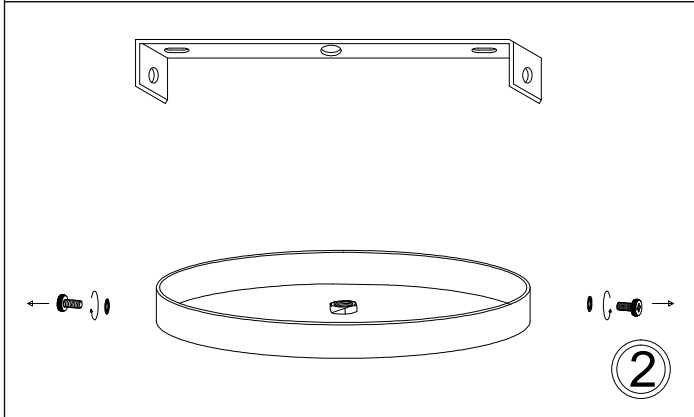

# CTN-141P

1

3

Bulb/Ampoule:  
1x Max 100W  
E26 Base  
(Not Included/  
Non Inclus)