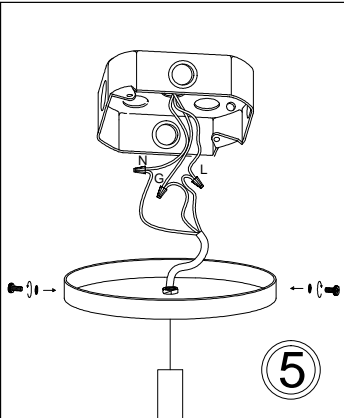

# CTN-141P

1

3

Bulb/Ampoule:  
1x Max 100W  
E26 Base  
(Not Included/  
Non Inclus)