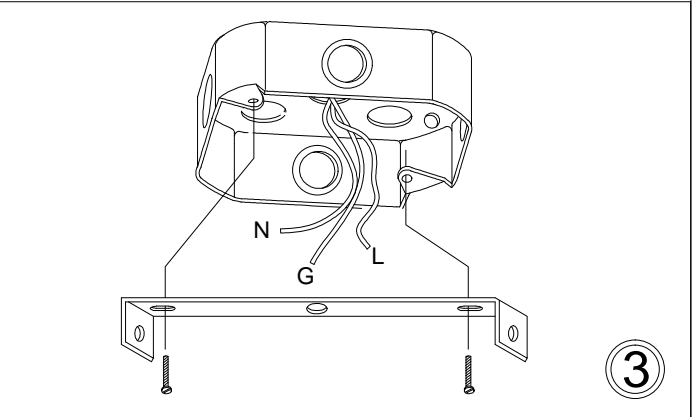

# CTN-141P

1

3

Bulb/Ampoule:  
1x Max 100W  
E26 Base  
(Not Included/  
Non Inclus)