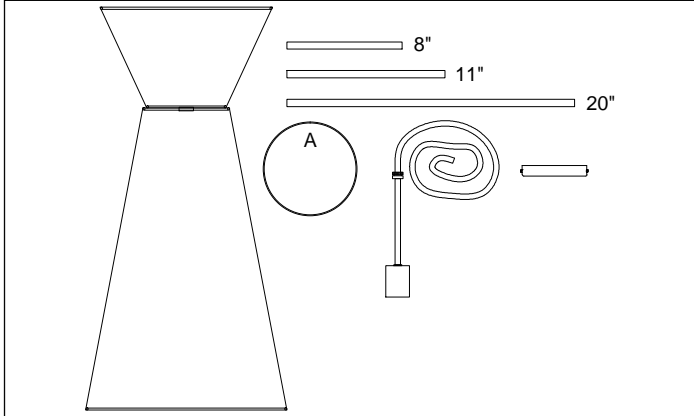

# CTN-141P

1

3

Bulb/Ampoule:  
1x Max 100W  
E26 Base  
(Not Included/  
Non Inclus)