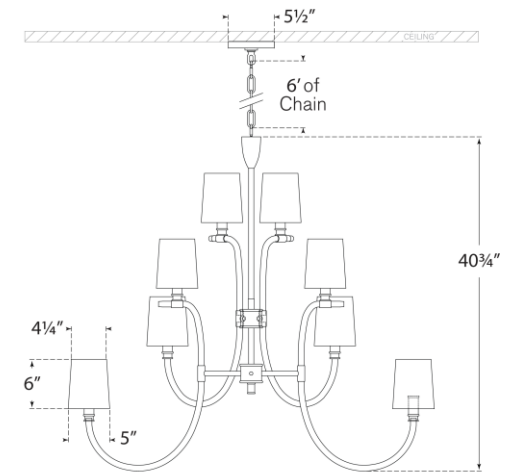

TEAR SHEET

Clarice Large Chandelier

Item # JN 5030CG/PN-L

Designer: Julie Neill

Height: 40.75"

Width: 44.25"

Canopy: 5.5" Round

Finishes: CG/AB, CG/PN

Shade Treatments: L

Shade Details: 4.25" x 5" x 6"

Socket: 16 - E12 Candelabra

Wattage: 16 - 40 B11

Weight: 27 Pounds

Note: Requires Special Assembly and Installation

Bottom View(1:2)

Front View