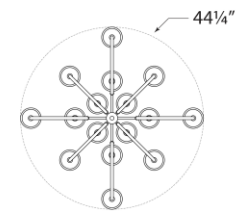

TEAR SHEET

Clarice Large Chandelier

Item # JN 5030CG/PN-L

Designer: Julie Neill

Height: 40.75"

Width: 44.25"

Canopy: 5.5" Round

Finishes: CG/AB, CG/PN

Shade Treatments: L

Shade Details: 4.25" x 5" x 6"

Socket: 16 - E12 Candelabra

Wattage: 16 - 40 B11

Weight: 27 Pounds

Note: Requires Special Assembly and Installation

Bottom View(1:2)

Front View