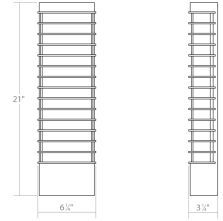

Project:

Tawa LED Sconce Spec Sheet

SKU: 7413.72-WL Learn more at:
<https://sonnemanlight.com/tawa-led-sconce>

Description: A rectilinear column crisply delineates its white acrylic diffuser with rectangular ribs along its length. This rhythmically aligned composition has a solid, straightforward presence that echoes the idiom of modern architecture.

Type #:

Dimensions

Height:	21"
Width:	6.25"
Extends:	3.25"
Minimum Extension:	3.25"
Maximum Extension:	3.25"
Size:	21" Standard
Canopy/Backplate/Base Width:	6
Canopy/Backplate/Base Height:	20

Electrical Specs

Installation

Installation:	Licensed electrician required
Installation Orientation:	Vertical

Shipping

Carton 1 L x W x H:	24" X 10" X 7"
Carton 1 Gross Weight:	11 LBS
Fixture Weight:	8

Shade

Shade 1 Material:	Optical Acrylic
-------------------	-----------------