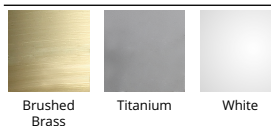

FINISHES

LINE DRAWING