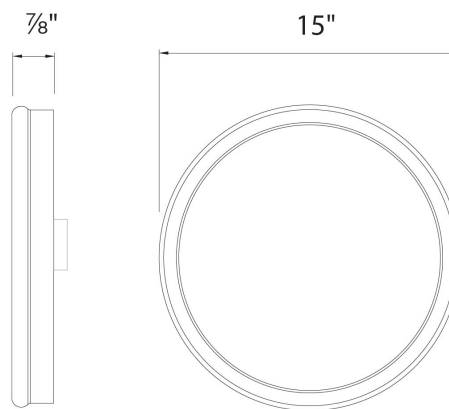

FEATURES

- Super thin, edge-lit LED panel at less than an inch thick
- Twist-lock quick install mechanism
- Driver installed within the Junction Box, driver dimension: 2.76" x 1.26" x 1.18"
- 5 year warranty

SPECIFICATIONS

Color Temp:	2700K, 3000K
Input:	120-277 VAC, 50/60Hz
CRI:	90
Dimming:	ELV: 100 - 10%
Rated Life:	50000 Hours
Mounting:	Heavy gauge retention clips support trim firmly. Safety cabling standard., Can be mounted on ceiling or wall in all orientations
Standards:	ETL, cETL Damp Location Listed
Construction:	Aluminum body with frosted acrylic diffuser

FINISHES

LINE DRAWING

Fixture Type: _____

Catalog Number: _____

Project: _____

Location: _____

Geos 15" & 22" Ceiling Mount

Model & Size	Color Temp & CRI	Watt	LED Lumens	Delivered Lumens	Finish
FM-4622 22"	2700K 90	44.5W	3745	2235	BR Brushed Brass
	3000K 90	42.5W	3785	2375	TT Titanium WT White